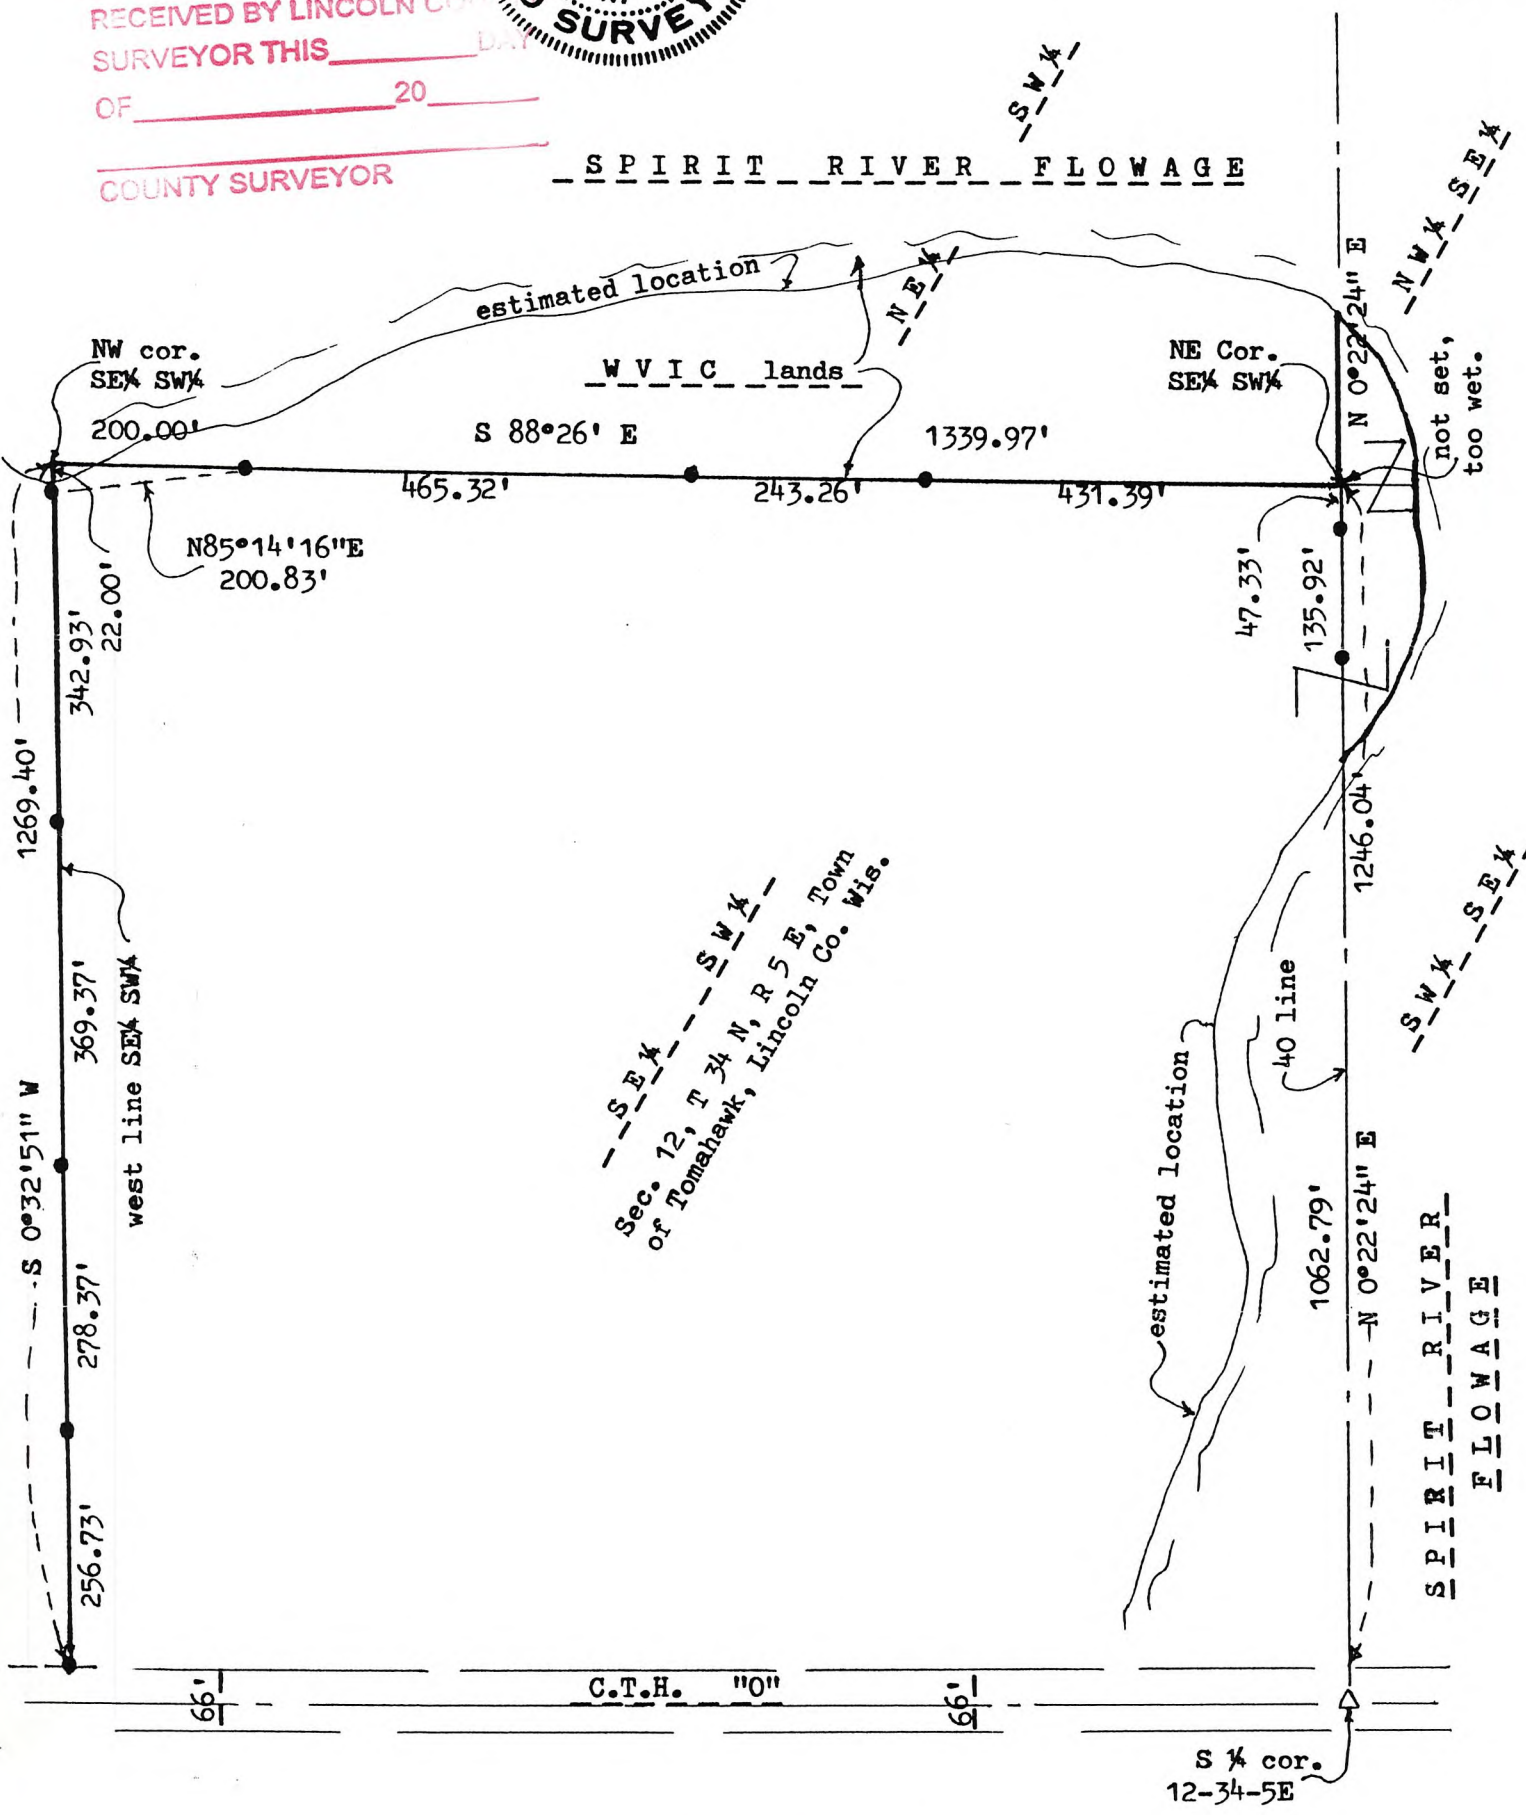

SURVEY EXHIBIT MAP

Showing survey monuments set along the boundary lines of lands owned by Virginia and Leon Baerwald as directed by them.

Timothy G. Vreeland

Timothy G. Vreeland
 Vreeland Assoc.
 P.O. Box 41
 Mosinee, WI 54455
 Ph 715/693-3979

RECEIVED BY LINCOLN COUNTY SURVEYOR THIS _____ DAY OF _____ 20____ COUNTY SURVEYOR

SCALE

LEGEND

- = 7/8" x 24" rebar, 2.05#/'
- △ = PK Spike, found in place per County Records

S898A