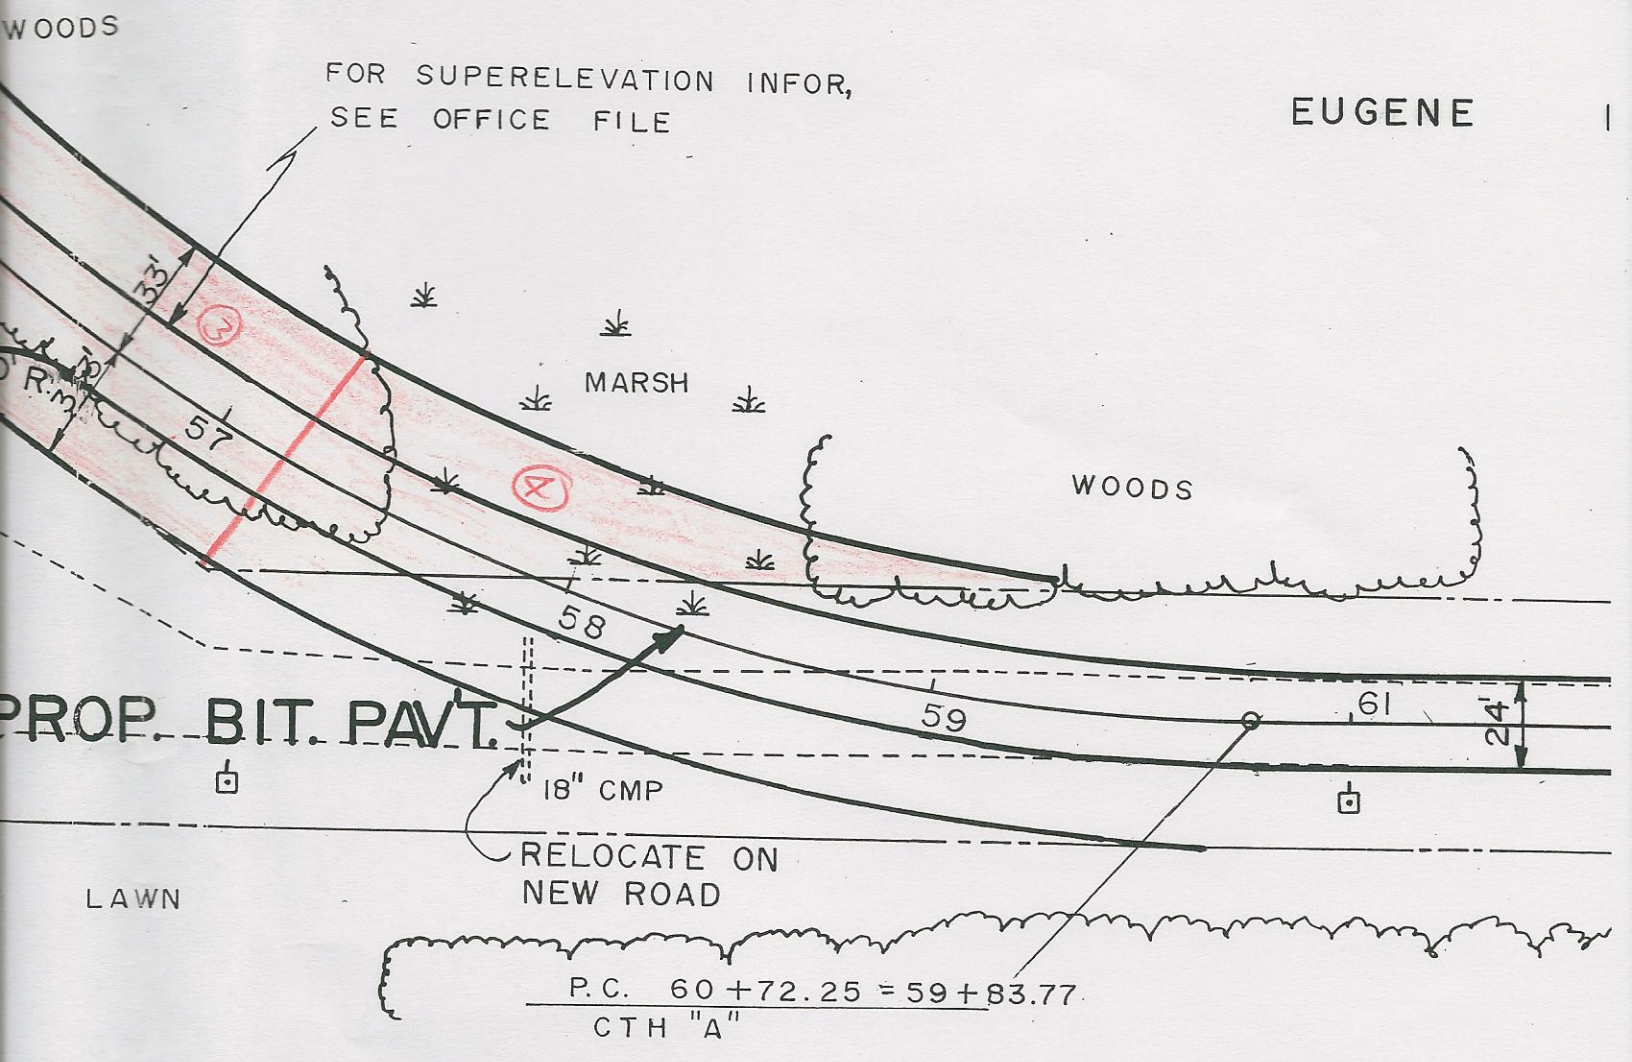

CORNER OF
A & VILLA Rd

Eugene Kraklow
2023 Evergreen Lane
Hartland
53029

PROP. 66' R.O.W.

ORANGE FLAGGING JANE & CURTIS OAKL
N.W.R.O.W GREEN LATH