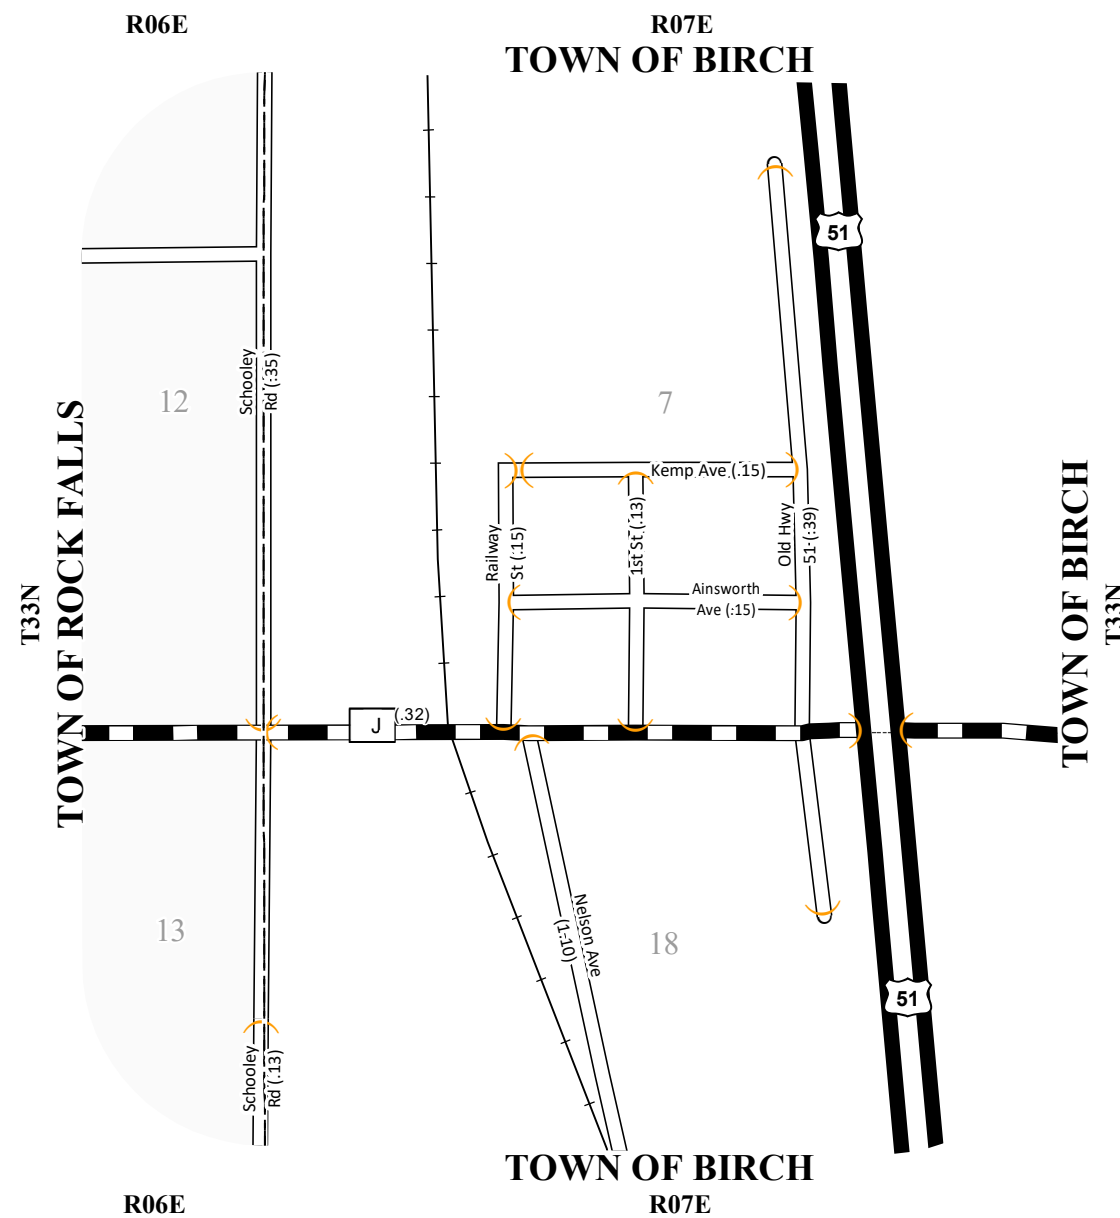

STATE OF WISCONSIN  
 WISCONSIN DEPARTMENT OF TRANSPORTATION  
 TOWN PLAT RECORD

35-002B

PART OF TOWN OF  
**BIRCH**  
 COUNTY: LINCOLN

LEGEND:

- County Trunk Highway
- Local Road
- US Highway
- Railroad
- CVT Border
- PLSS Border
- Route Identifier

The information contained on this map was created for the official use of the Wisconsin Department of Transportation (WisDOT). Any other use while not prohibited, is the sole responsibility of the user. WisDOT expressly disclaims all liability regarding fitness of use of the information for other than official WisDOT business.