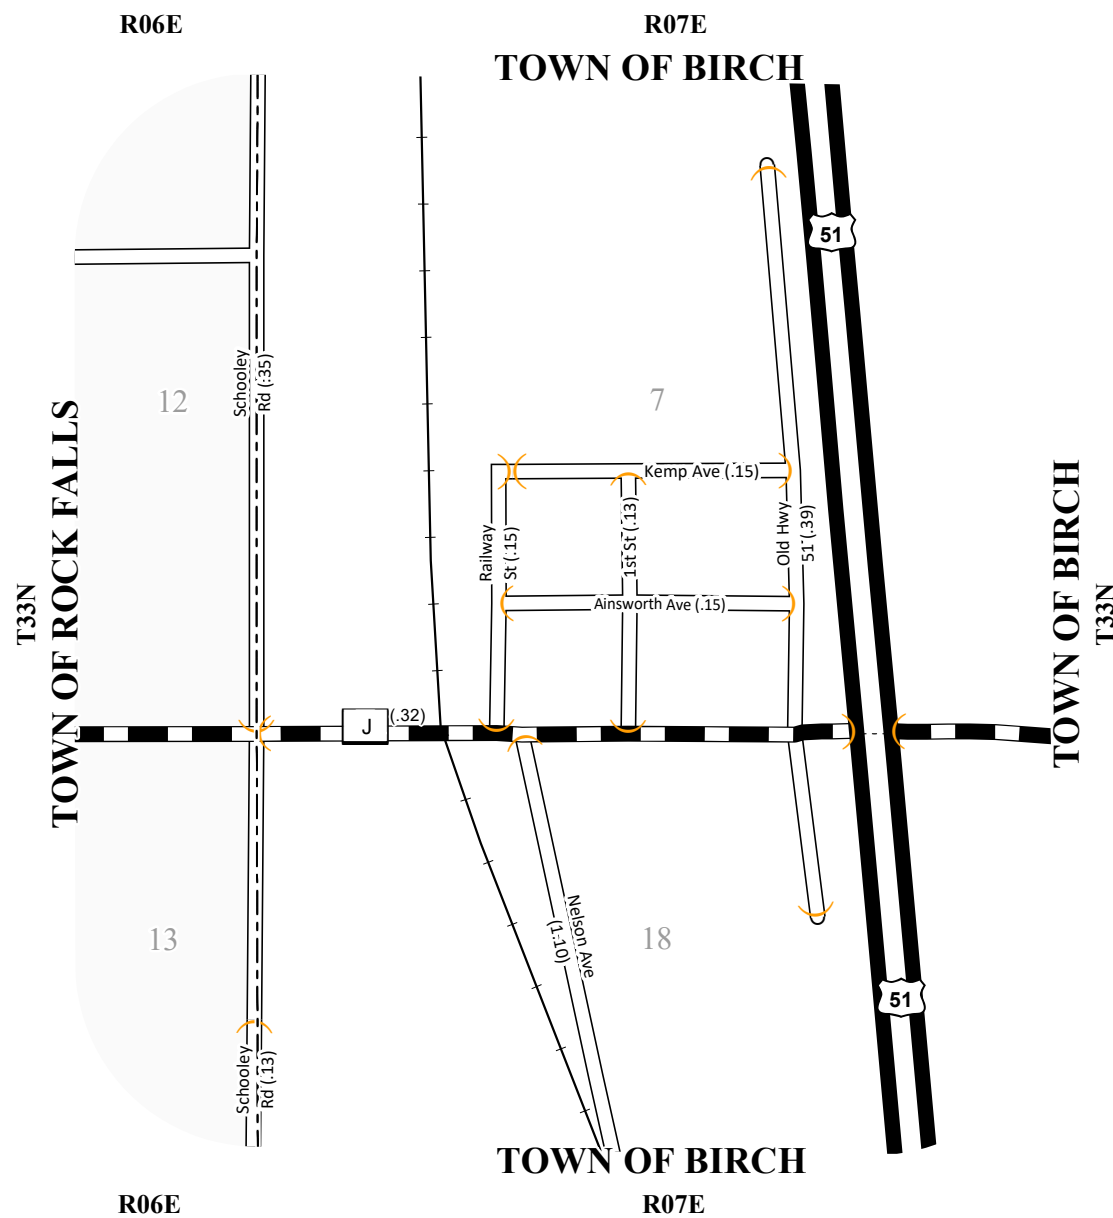

STATE OF WISCONSIN
 WISCONSIN DEPARTMENT OF TRANSPORTATION
 TOWN PLAT RECORD

35-002B

PART OF TOWN OF
BIRCH
 COUNTY: LINCOLN

LEGEND:

- County Trunk Highway
- CVT Border
- Local Road
- US Highway
- Railroad
- PLSS Border
- Route Identifier

The information contained on this map was created for the official use of the Wisconsin Department of Transportation (WisDOT). Any other use while not prohibited, is the sole responsibility of the user. WisDOT expressly disclaims all liability regarding fitness of use of the information for other than official WisDOT business.