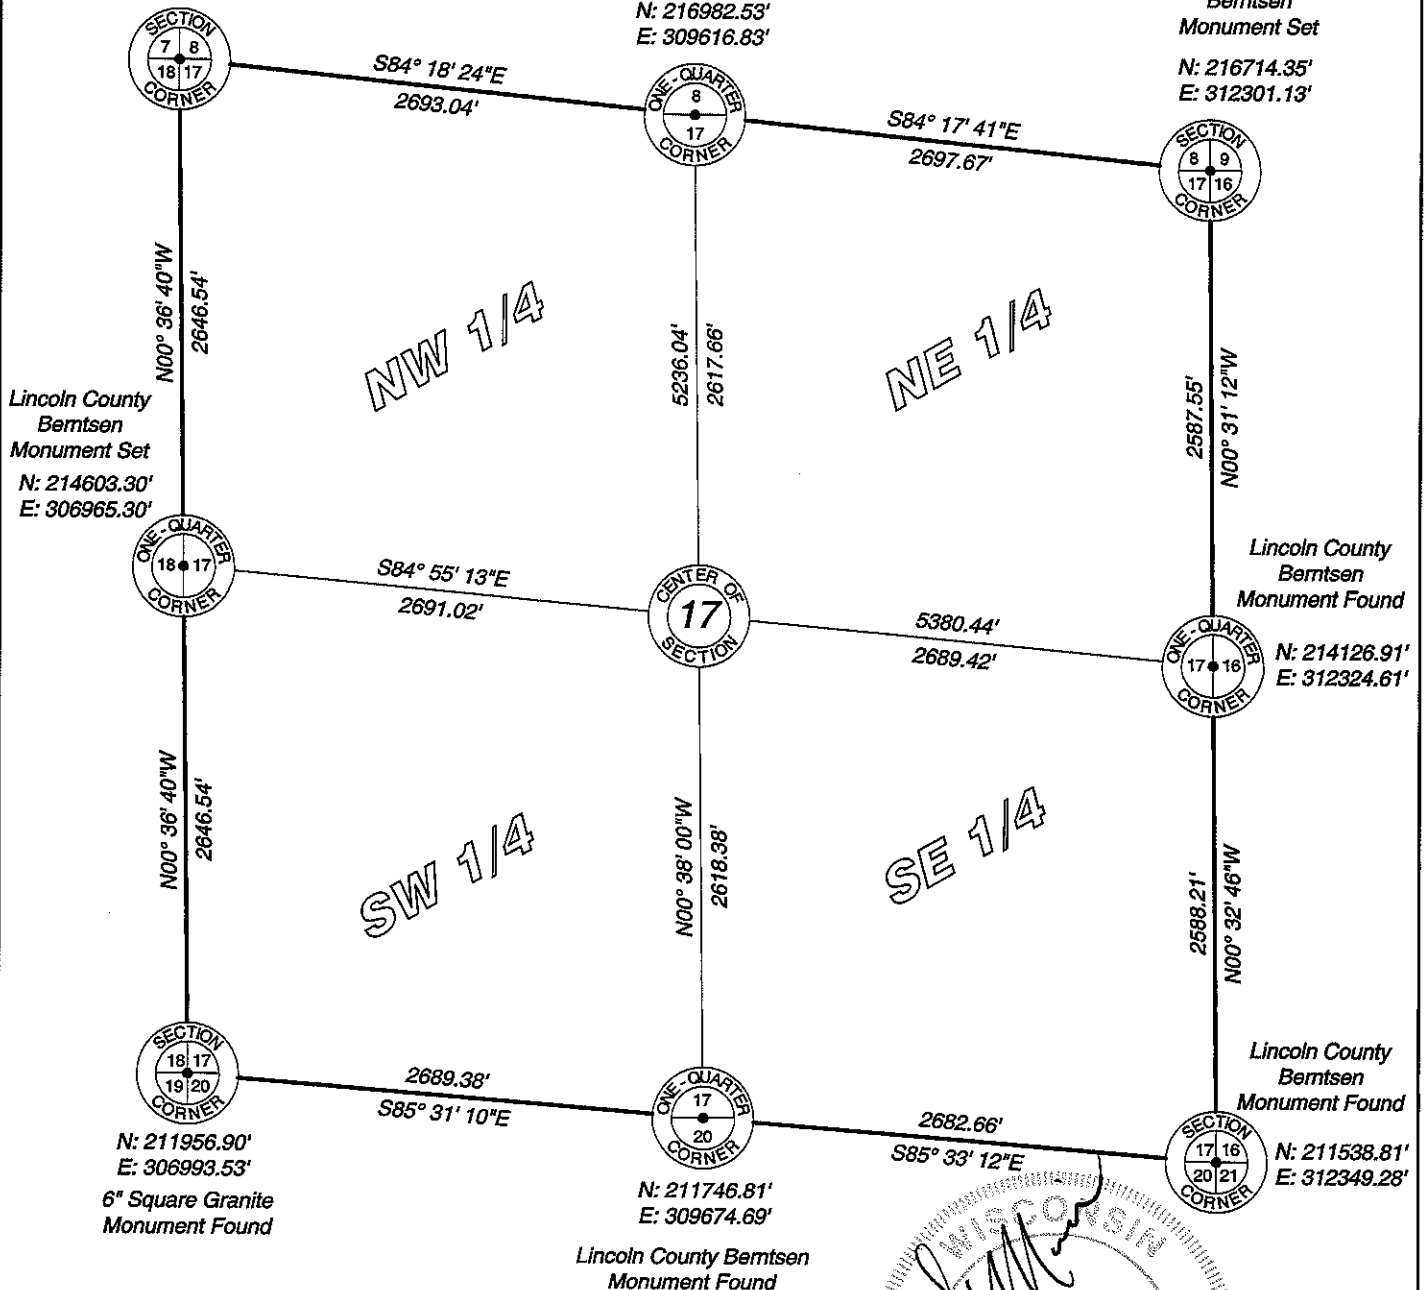

# Lincoln County Section Summary

### Tomahawk Township

### Lincoln County, Wisconsin

Coordinate provided by  
Lincoln County Surveyor

N: 217249.69'  
E: 306937.07'

Lincoln County Berntsen  
Monument Found

N: 216982.53'  
E: 309616.83'

Lincoln County  
Berntsen  
Monument Set

N: 216714.35'  
E: 312301.13'

RECEIVED BY LINCOLN COUNTY  
SURVEYOR THIS 21<sup>st</sup> DAY  
OF December 20 12  
*Tom Wall*  
COUNTY SURVEYOR

I hereby certify that the information shown hereon is true  
and correct to the best of my knowledge and belief.