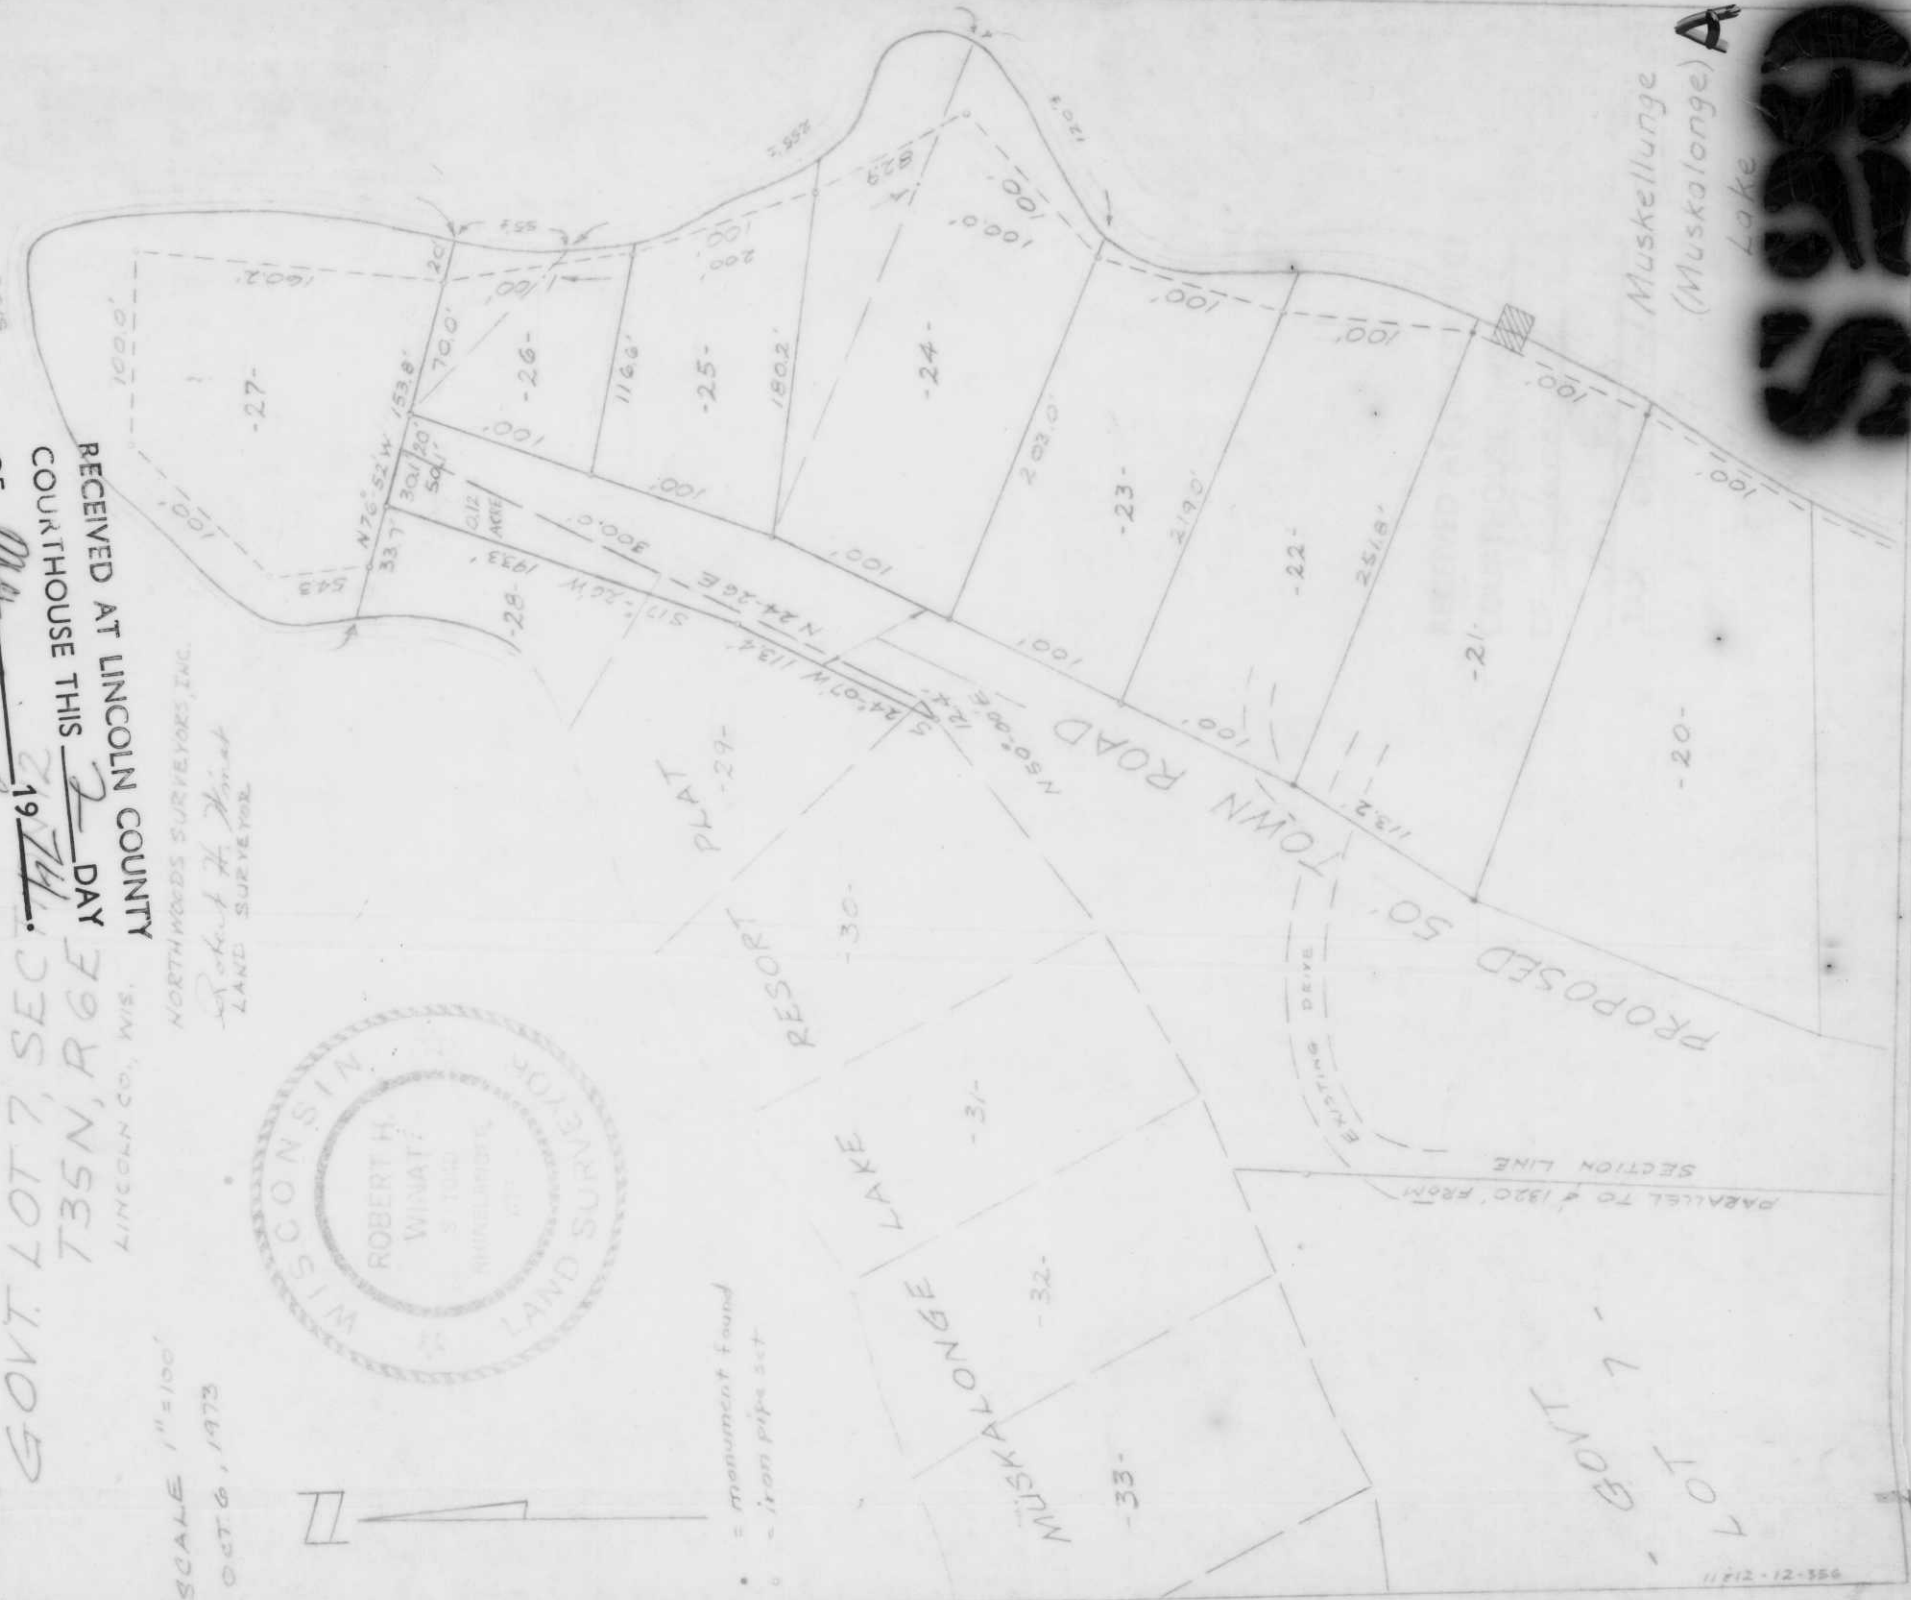

PART OF  
MUSKALONGE LAKE RESORT

TAX DESCRIPTION OFFICE

GOVT. LOT 7, SECTION 7, T35N, R6E  
IN  
RECEIVED AT LINCOLN COUNTY  
COURTHOUSE THIS DAY  
OF 1974

SCALE 1"=100'

OCT. 6, 1973

LINCOLN CO., WIS.

NORTHWOODS SURVEYORS, INC.

Robert H. Winat  
LAND SURVEYOR

• = monument found  
○ = iron pipe set

Muskellunge  
(Muskalonge) A  
Lake