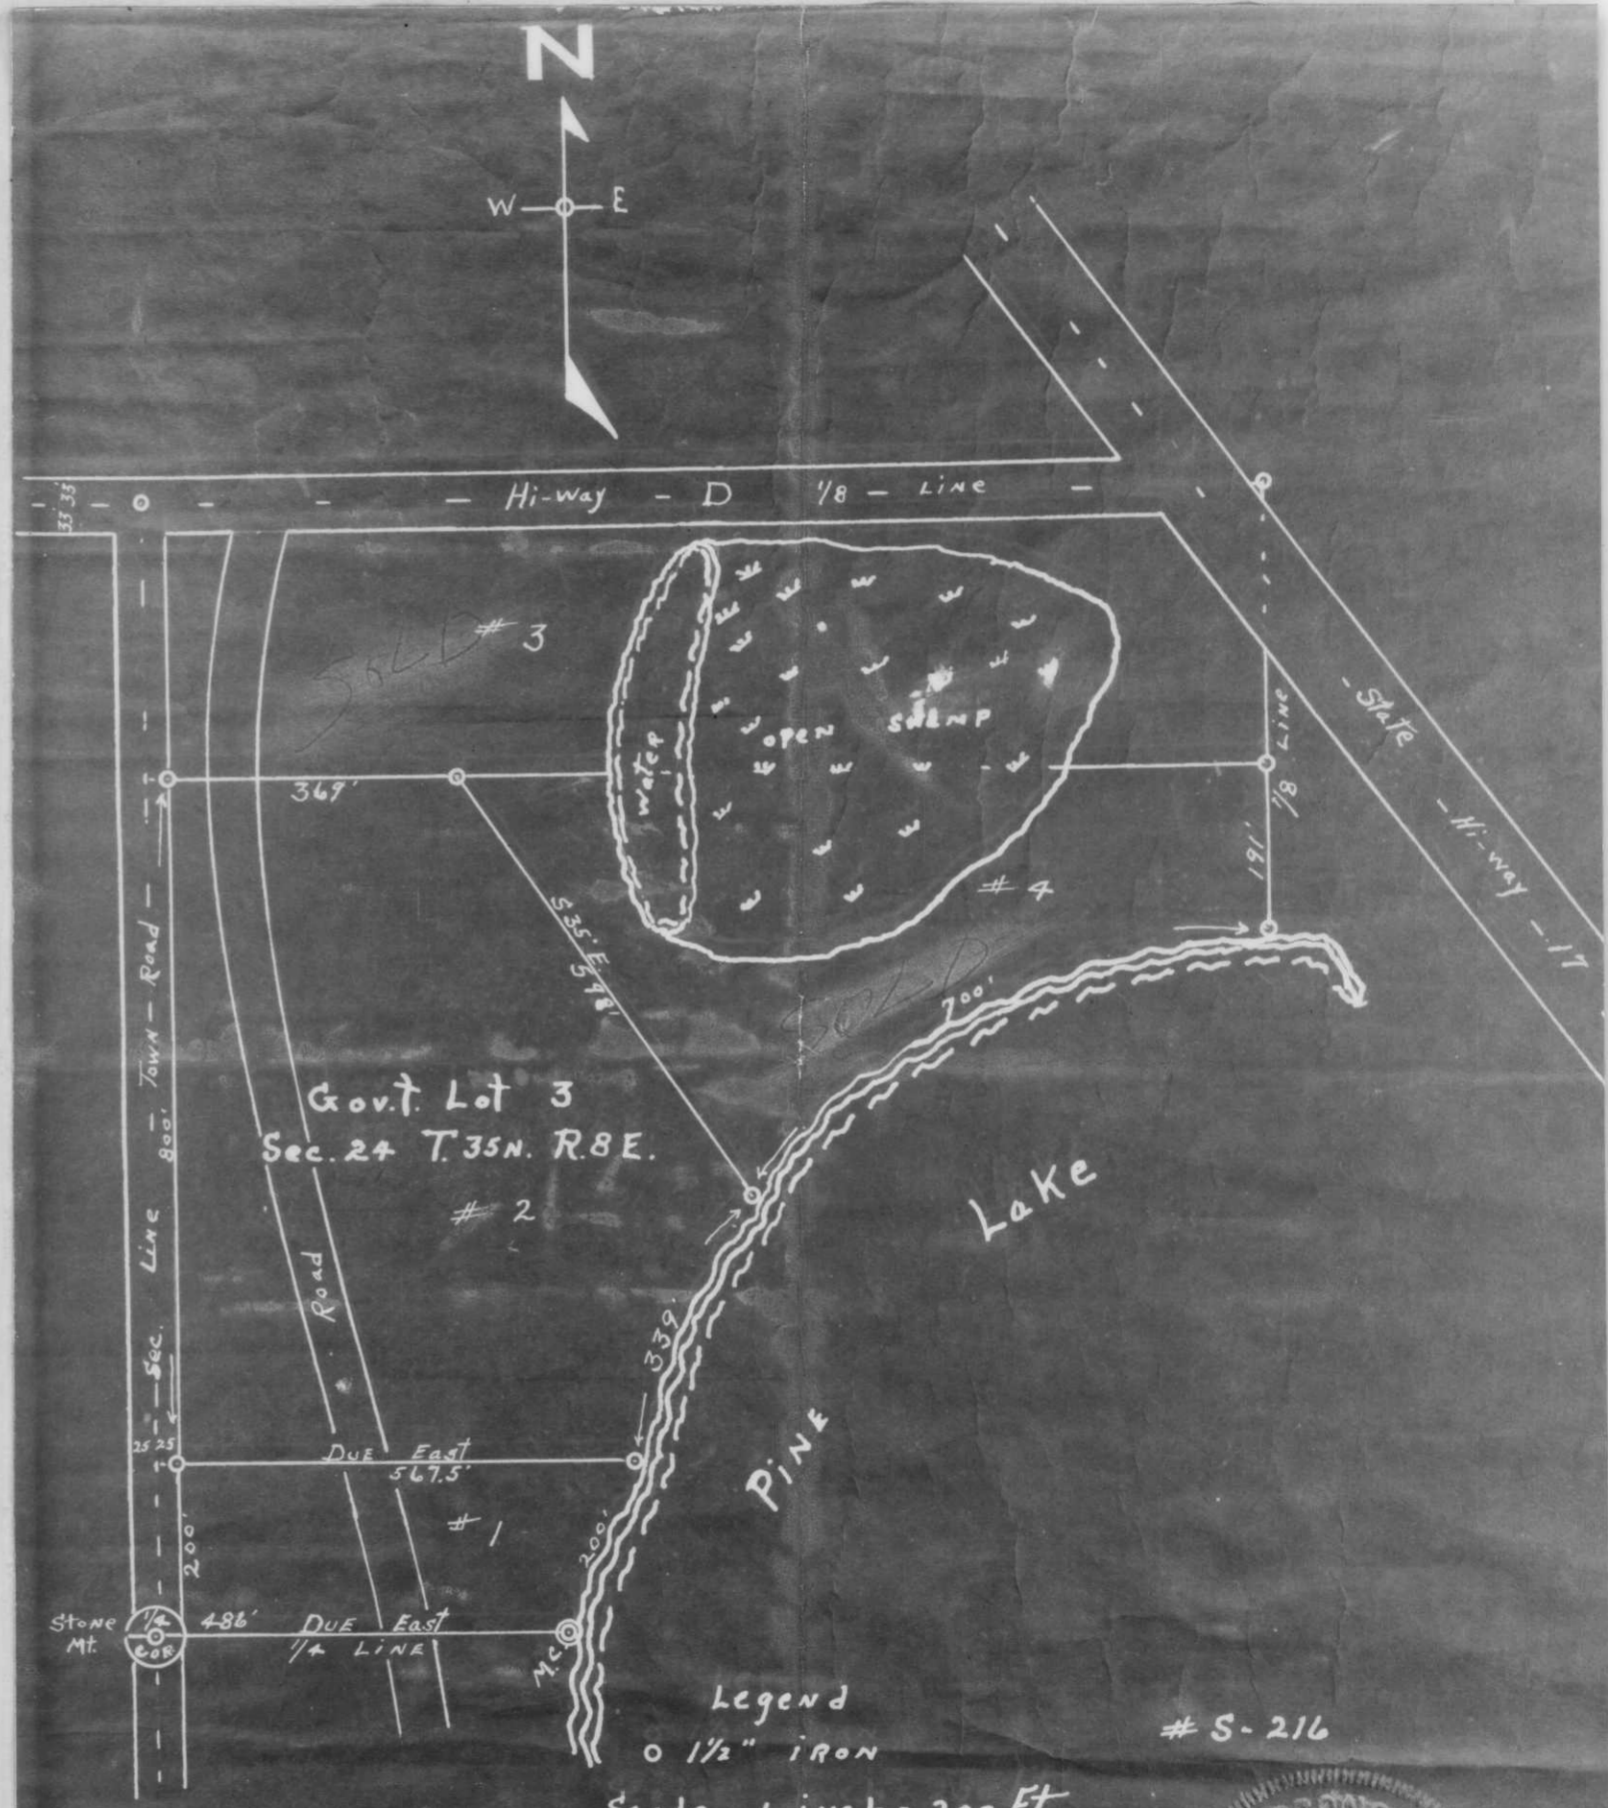

Oscar

Legend  
 o 1/2" iron pipe  
 Scale 1 inch = 200 Ft.  
 A.W. Kordick Lincoln Co. Surveyor  
 6-25-57

Legend  
 o 1/2" iron  
 Scale 1 inch = 200 Ft.  
 A.W. Kordick Lincoln Co. Surveyor  
 6-25-57

6

B