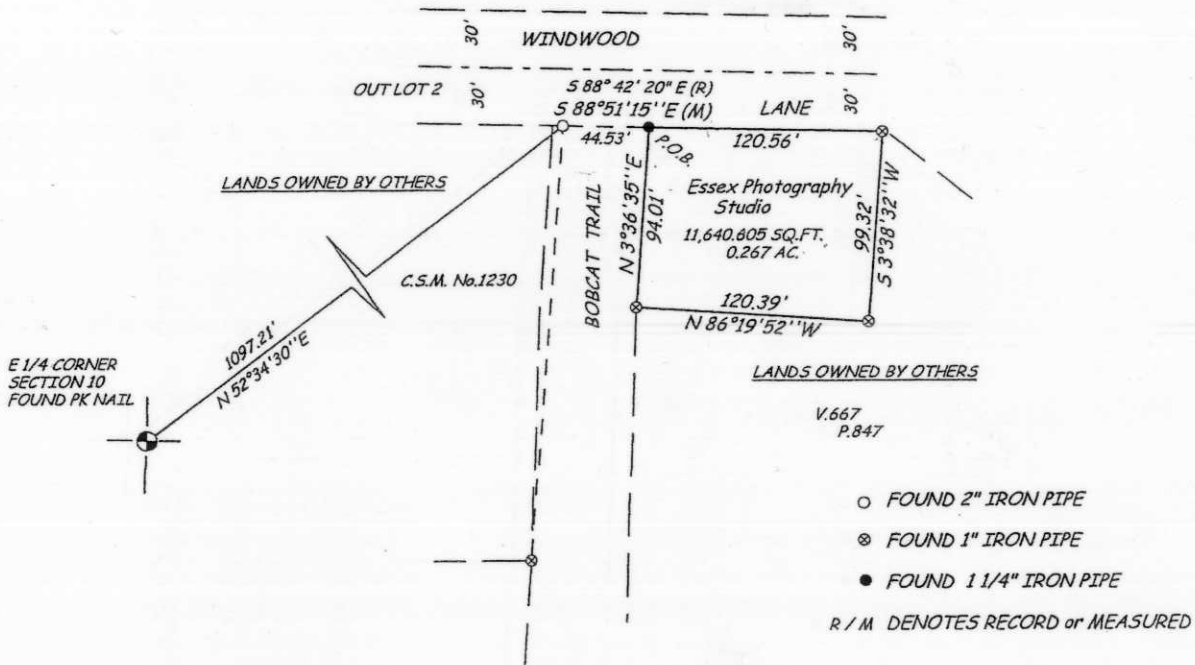

of. 103506.008.001.00.01

ESSEX PHOTOGRAPHY STUDIO PARCEL

Located in
GOV'T. LOT 9
SECTION 10, T35N, R6E,
TOWN OF BRADLEY, LINCOLN COUNTY, WISCONSIN.

COPY

NOT FOR RECORDING

S232A