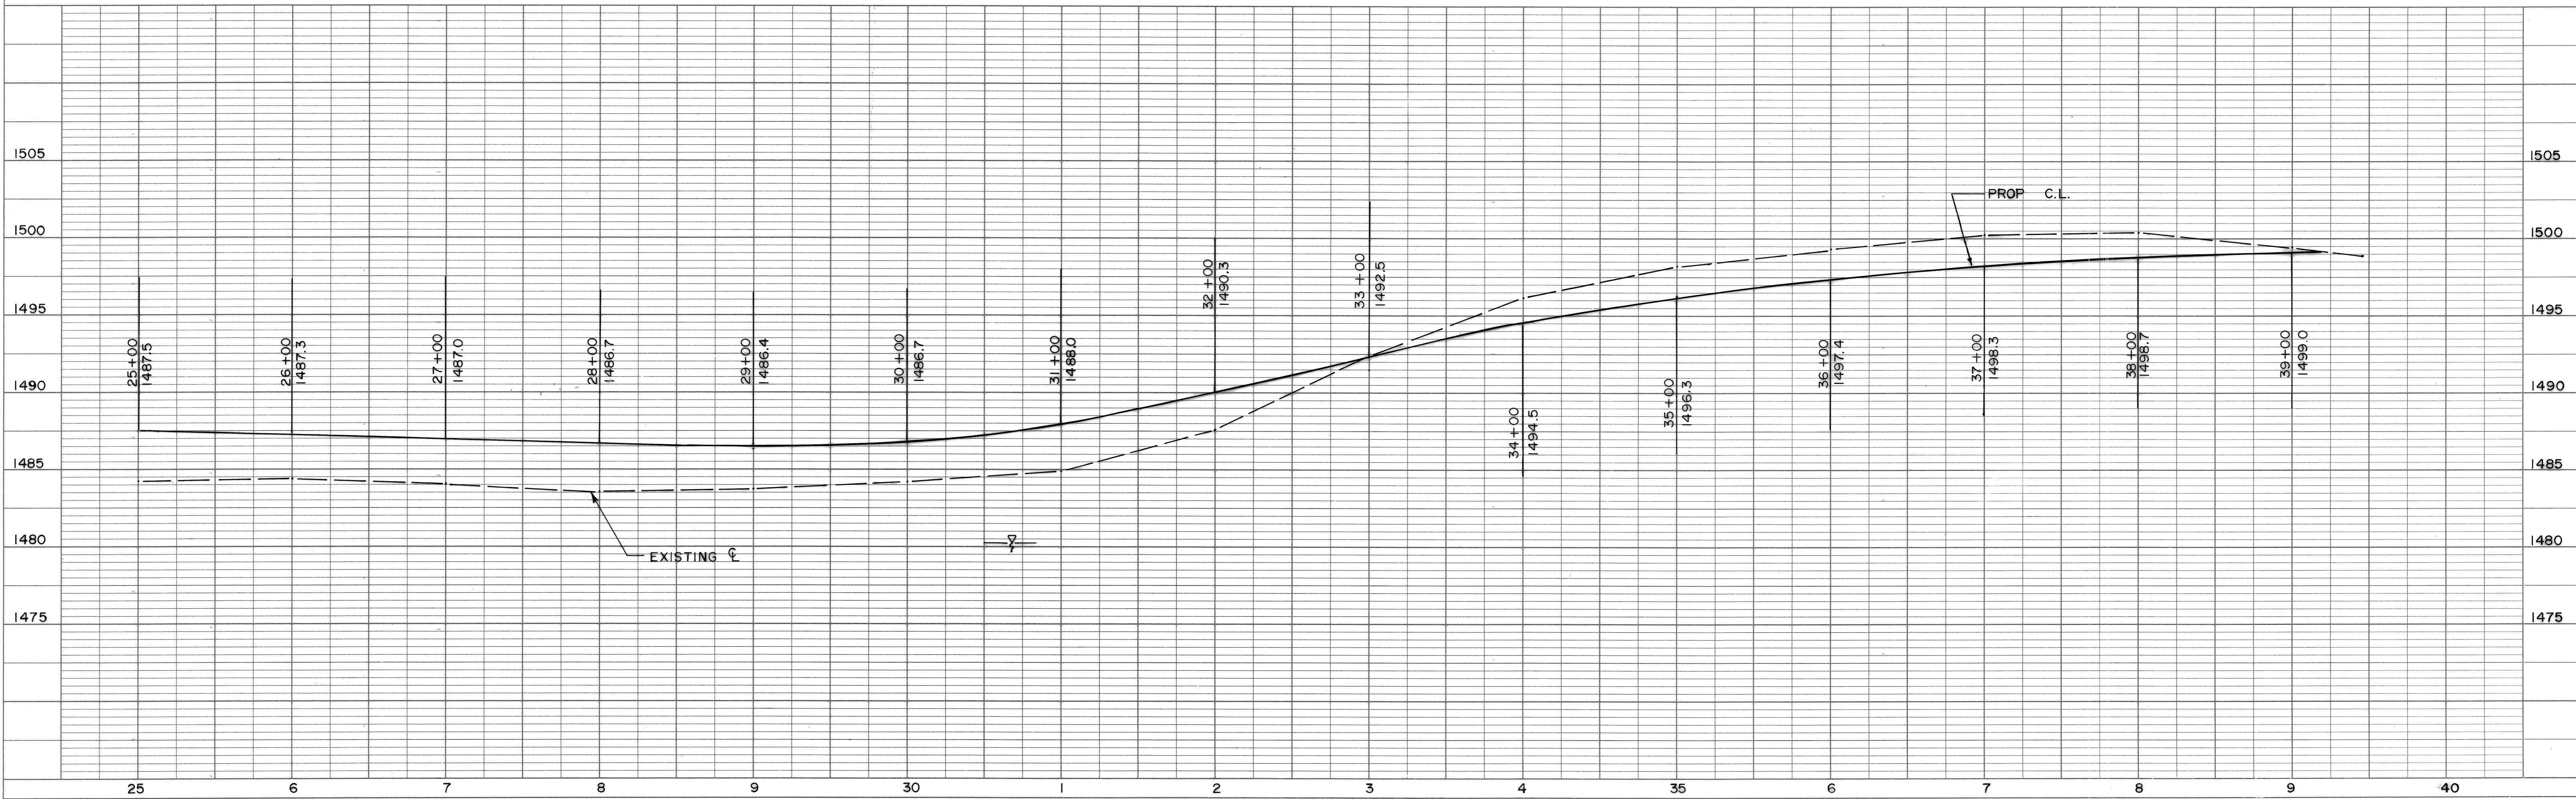

PLAN	SURVEYED	DATE
	PLOTTED	BY
NOTE BOOK NO.	GRADES CHECKED	
	STRUCTURE NOTATIONS CH'VD	

PROFILE	SURVEYED	DATE
	PLOTTED	BY
NOTE BOOK NO.	GRADES CHECKED	
	STRUCTURE NOTATIONS CH'VD	

PLATE 1 SINGLE PLAN - PROFILE
 CHARLES BRUNING CO.
 MADE IN U.S.A.