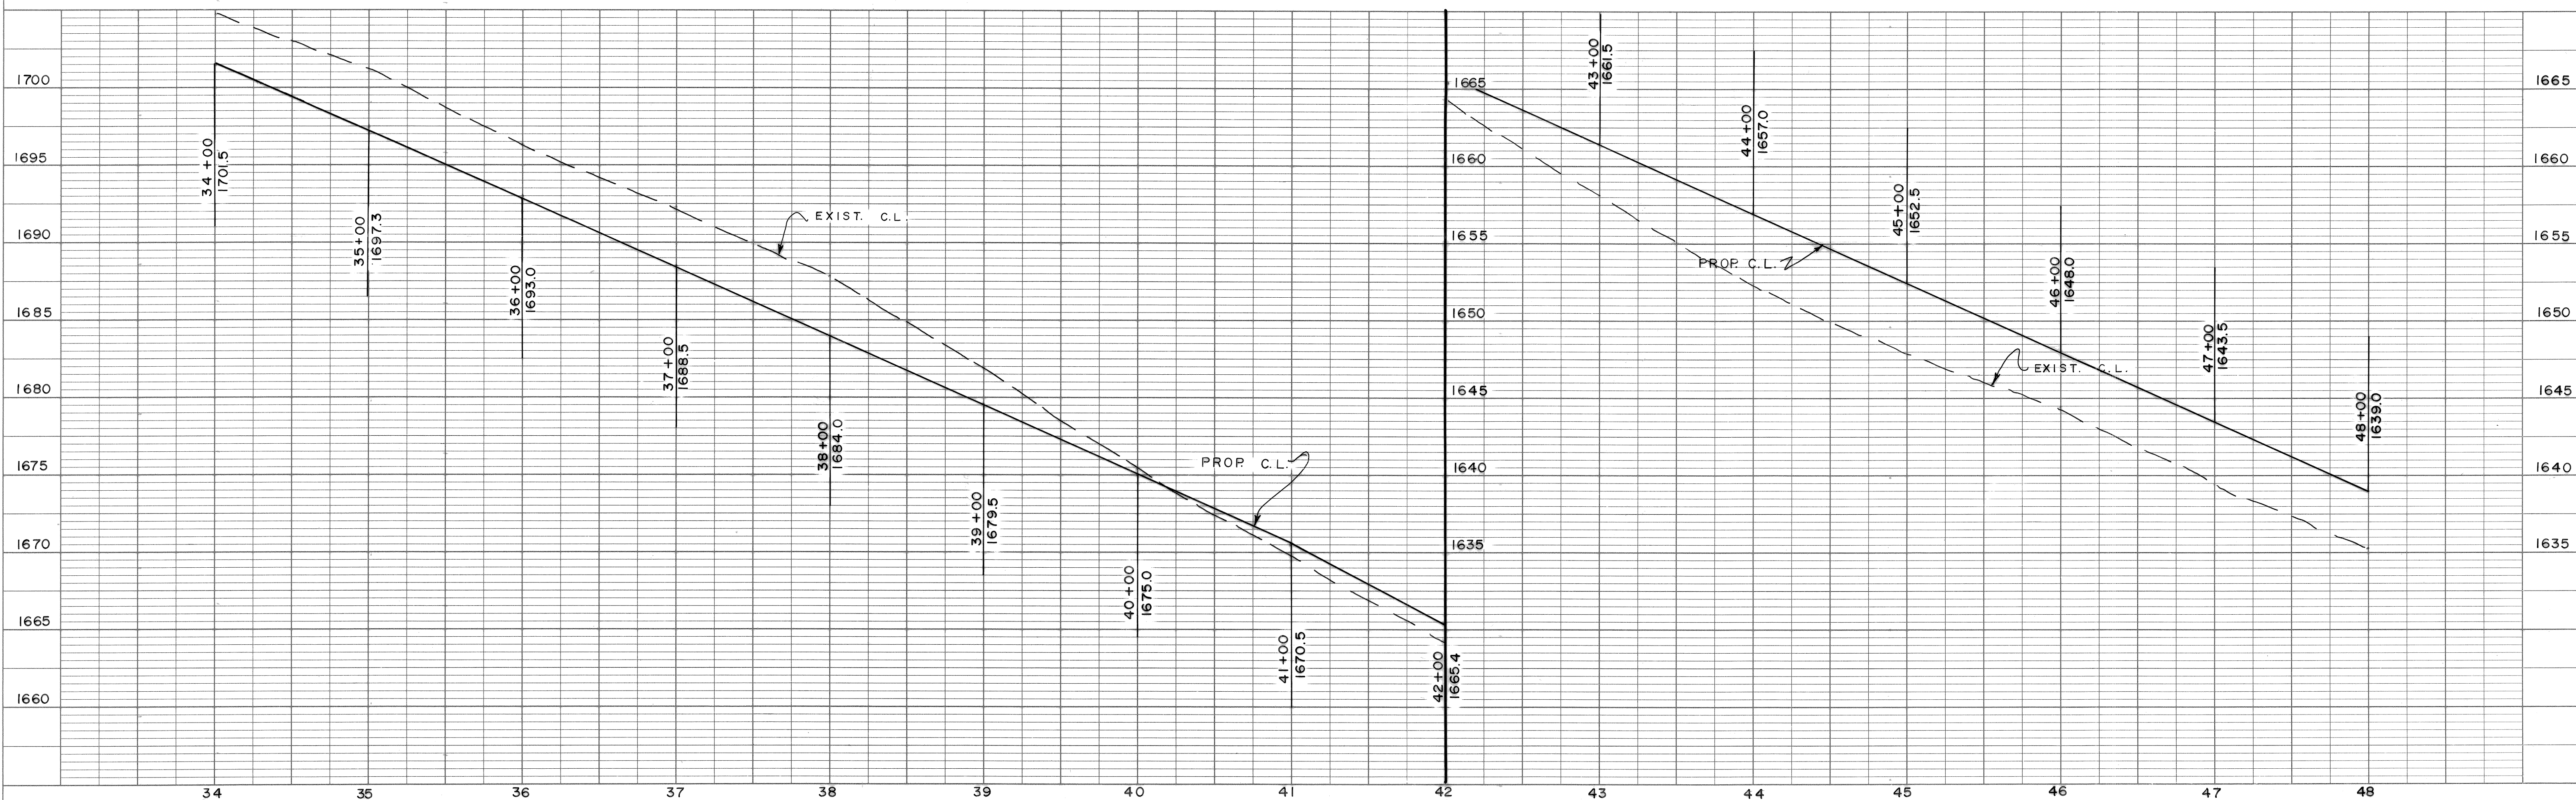

PLAN	SURVEYED	BY	DATE
	PLOTTED		
NOTE BOOK NO.	GRADES CHECKED		
	STRUCTURE NOTATION CH'KD		

PROFILE	SURVEYED	BY	DATE
	PLOTTED		
NOTE BOOK NO.	GRADES CHECKED		
	STRUCTURE NOTATION CH'KD		

PLATE 1 SINGLE PLAN - PROFILE  
 CHARLES BRUNING CO.  
 MADE IN U.S.A.