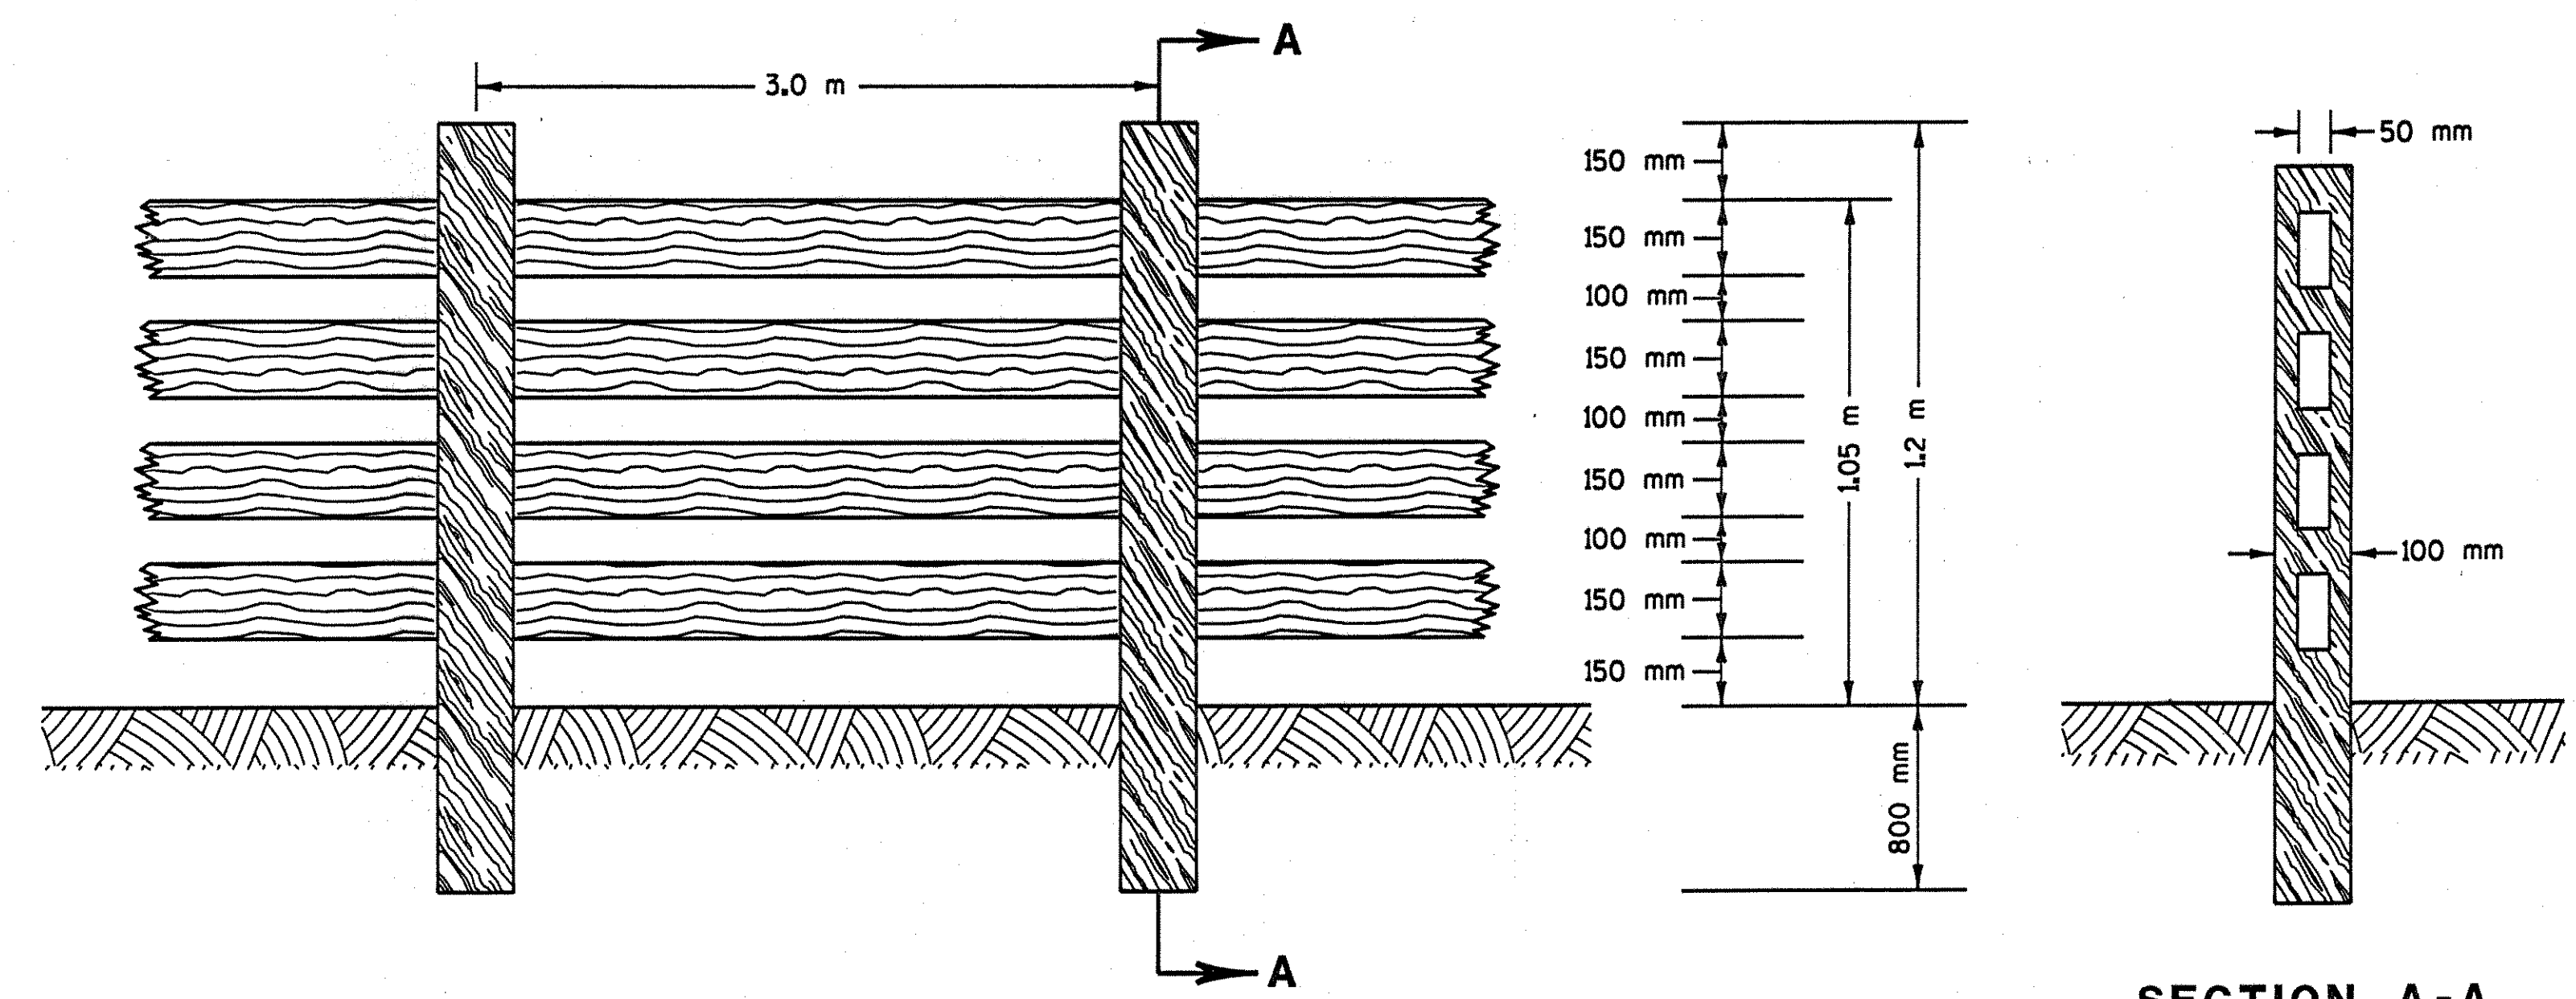

WOODEN SPLIT RAIL FENCE, CEDAR