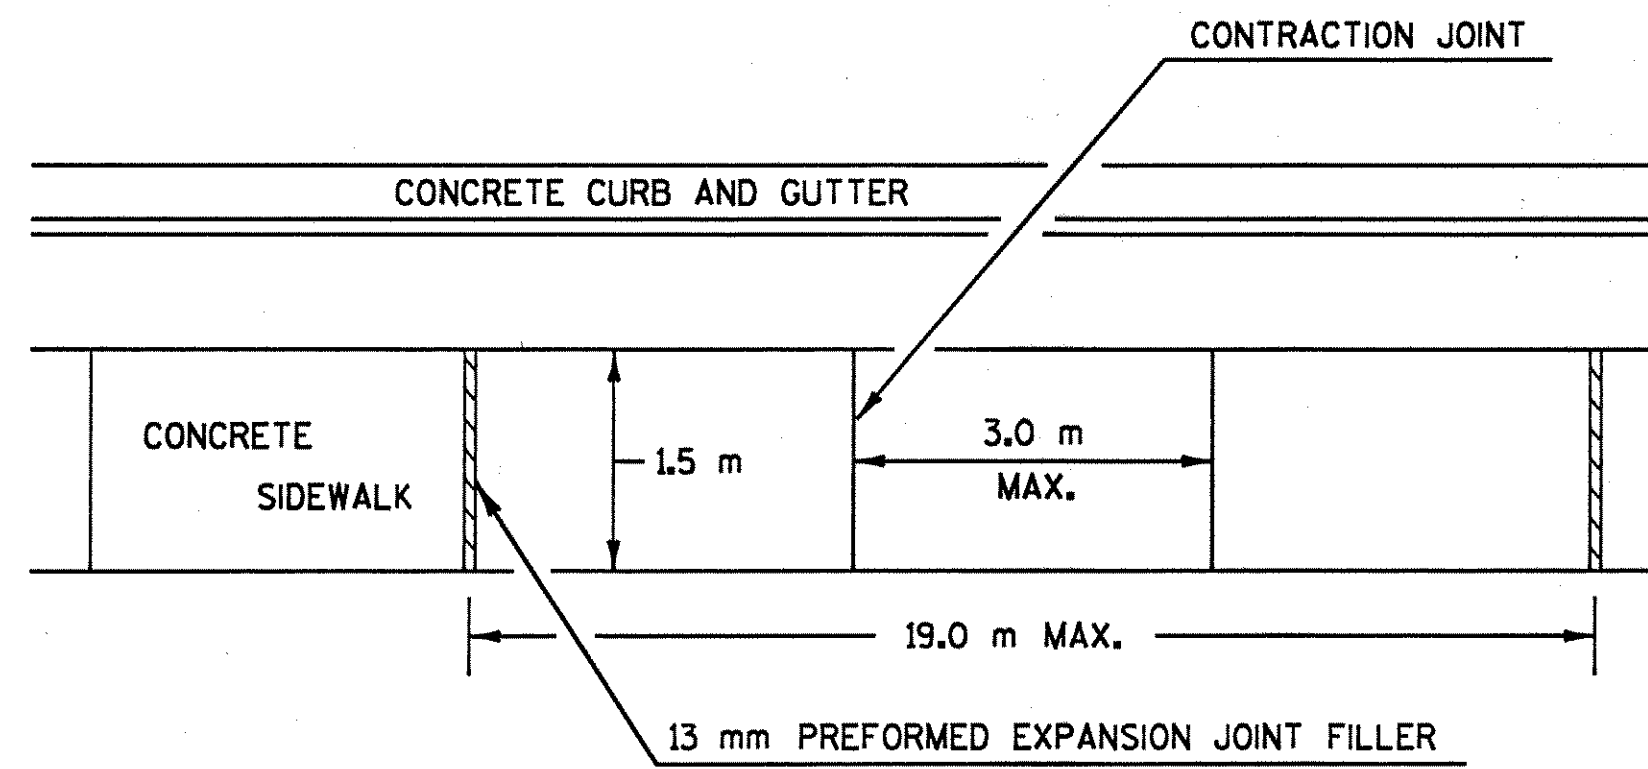

PLOT SCALE:

PLOT NAME:

REV. DATE: 05-30-97

SIDEWALK DETAIL