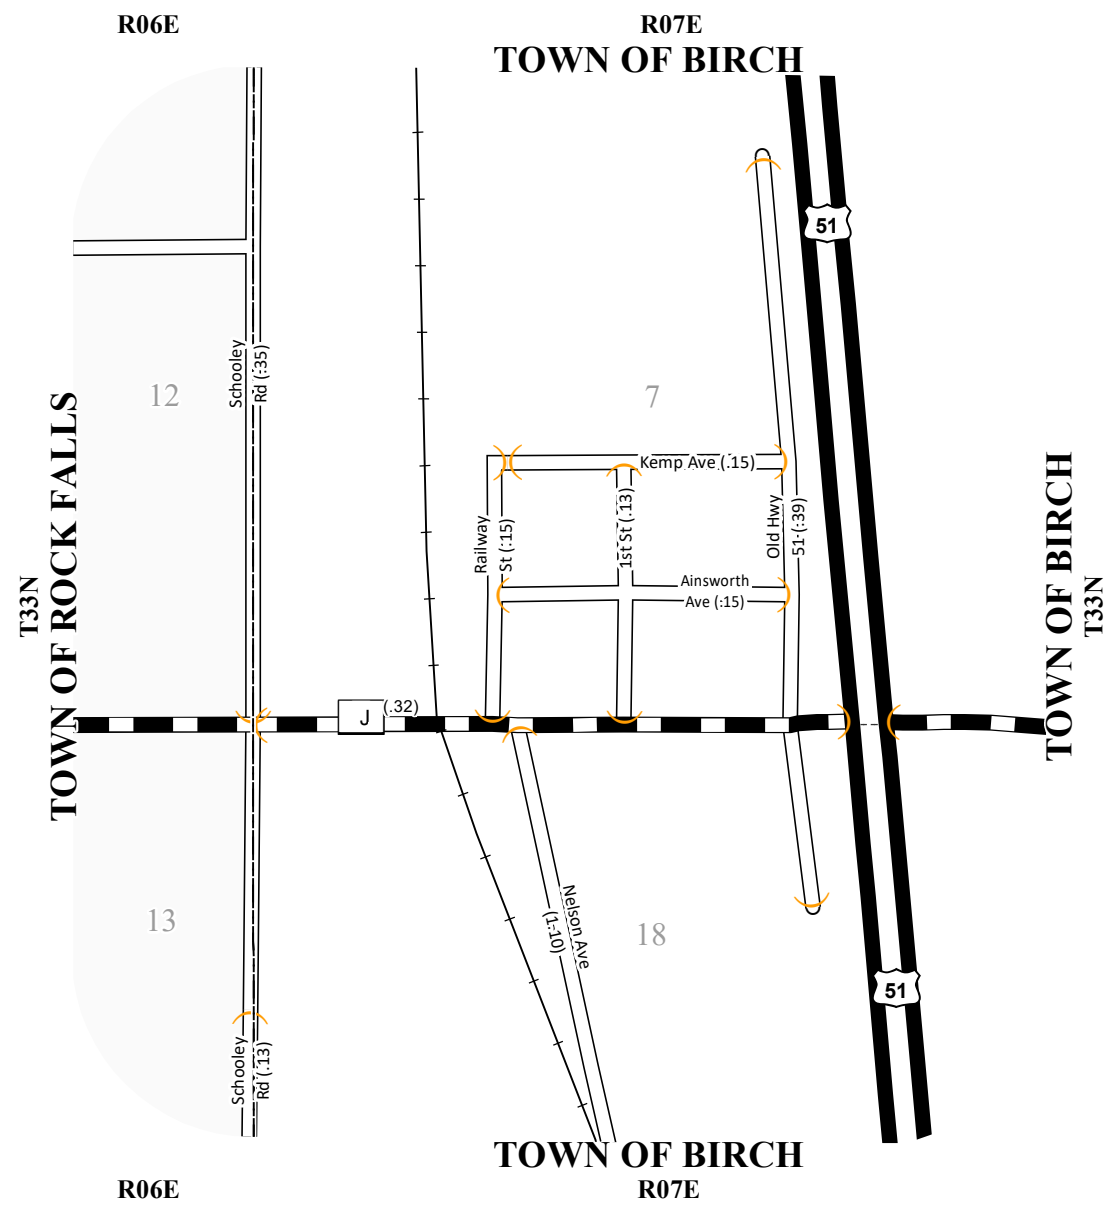

STATE OF WISCONSIN
 WISCONSIN DEPARTMENT OF TRANSPORTATION
 TOWN PLAT RECORD

35-002B

PART OF TOWN OF
BIRCH
 COUNTY: LINCOLN

LEGEND:

-  County Trunk Highway
-  Local Road
-  US Highway
-  Railroad
-  CVT Border
-  PLSS Border
-  Route Identifier

The information contained on this map was created for the official use of the Wisconsin Department of Transportation (WisDOT). Any other use while not prohibited, is the sole responsibility of the user. WisDOT expressly disclaims all liability regarding fitness of use of the information for other than official WisDOT business.