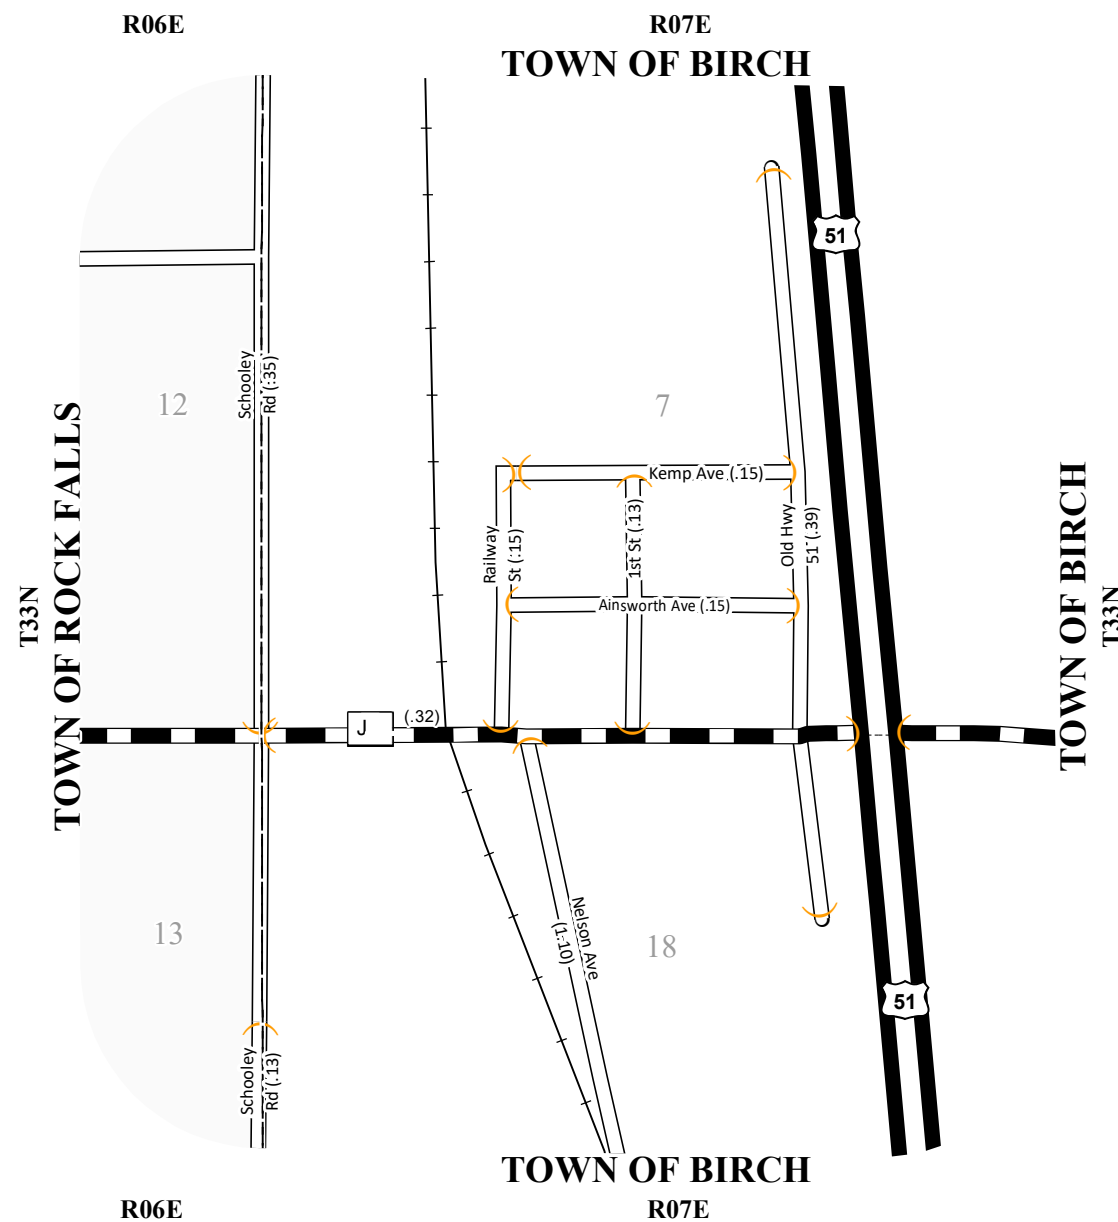

STATE OF WISCONSIN
 WISCONSIN DEPARTMENT OF TRANSPORTATION
 TOWN PLAT RECORD

35-002B

PART OF TOWN OF
BIRCH
 COUNTY: LINCOLN

LEGEND:

- County Trunk Highway
- Local Road
- US Highway
- Railroad
- CVT Border
- PLSS Border
- Route Identifier

The information contained on this map was created for the official use of the Wisconsin Department of Transportation (WisDOT). Any other use while not prohibited, is the sole responsibility of the user. WisDOT expressly disclaims all liability regarding fitness of use of the information for other than official WisDOT business.