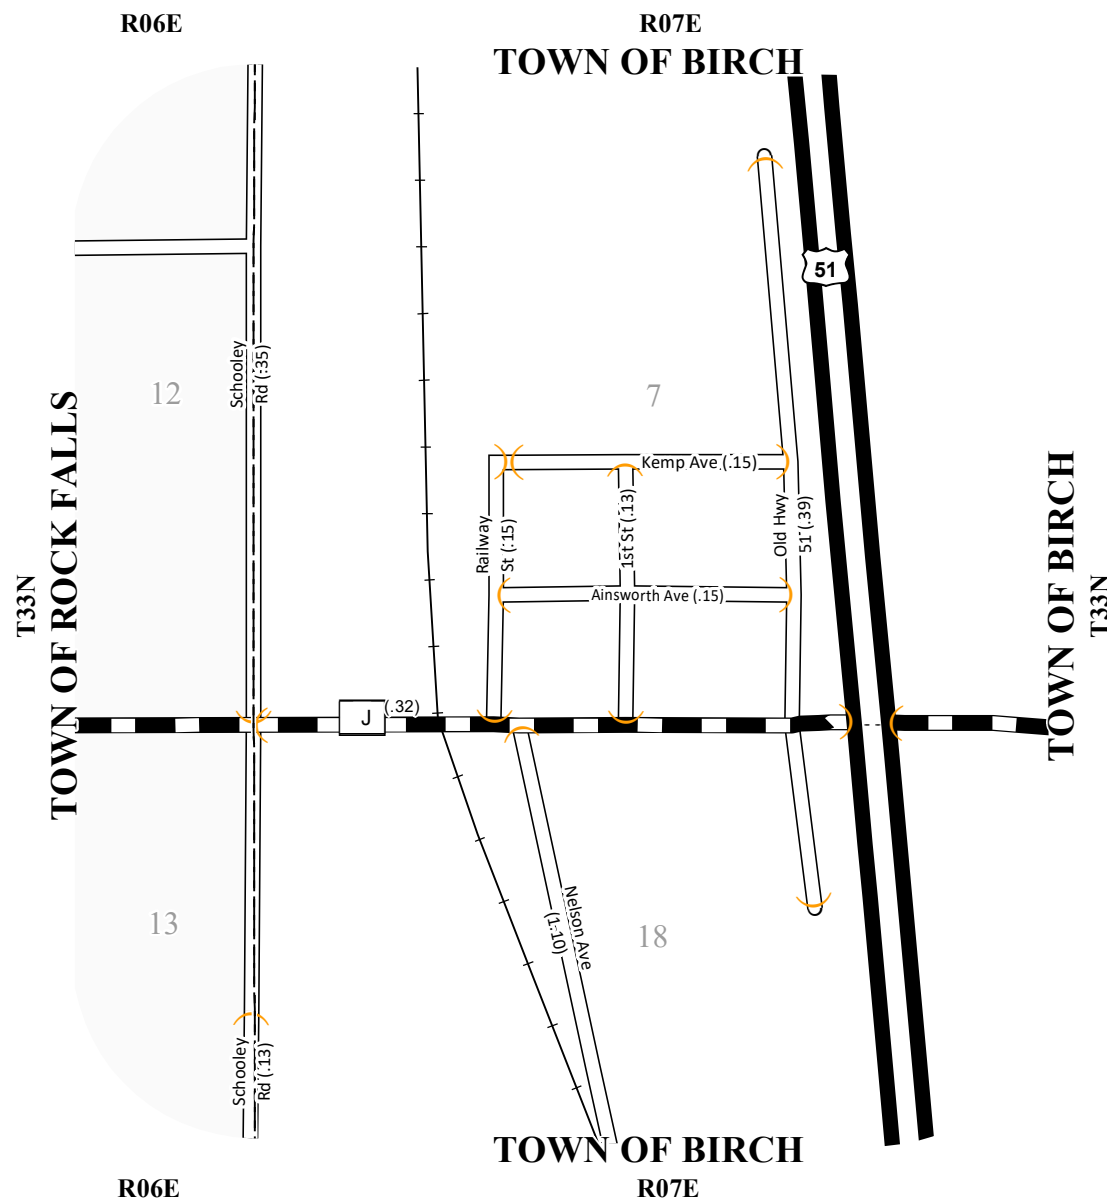

STATE OF WISCONSIN
 WISCONSIN DEPARTMENT OF TRANSPORTATION
 TOWN PLAT RECORD

35-002B

PART OF TOWN OF
BIRCH
 COUNTY: LINCOLN

LEGEND:

-  County Trunk Highway
-  Local Road
-  US Highway
-  Railroad
-  CVT Border
-  PLSS Border
-  Route Identifier

The information contained on this map was created for the official use of the Wisconsin Department of Transportation (WisDOT). Any other use while not prohibited, is the sole responsibility of the user. WisDOT expressly disclaims all liability regarding fitness of use of the information for other than official WisDOT business.