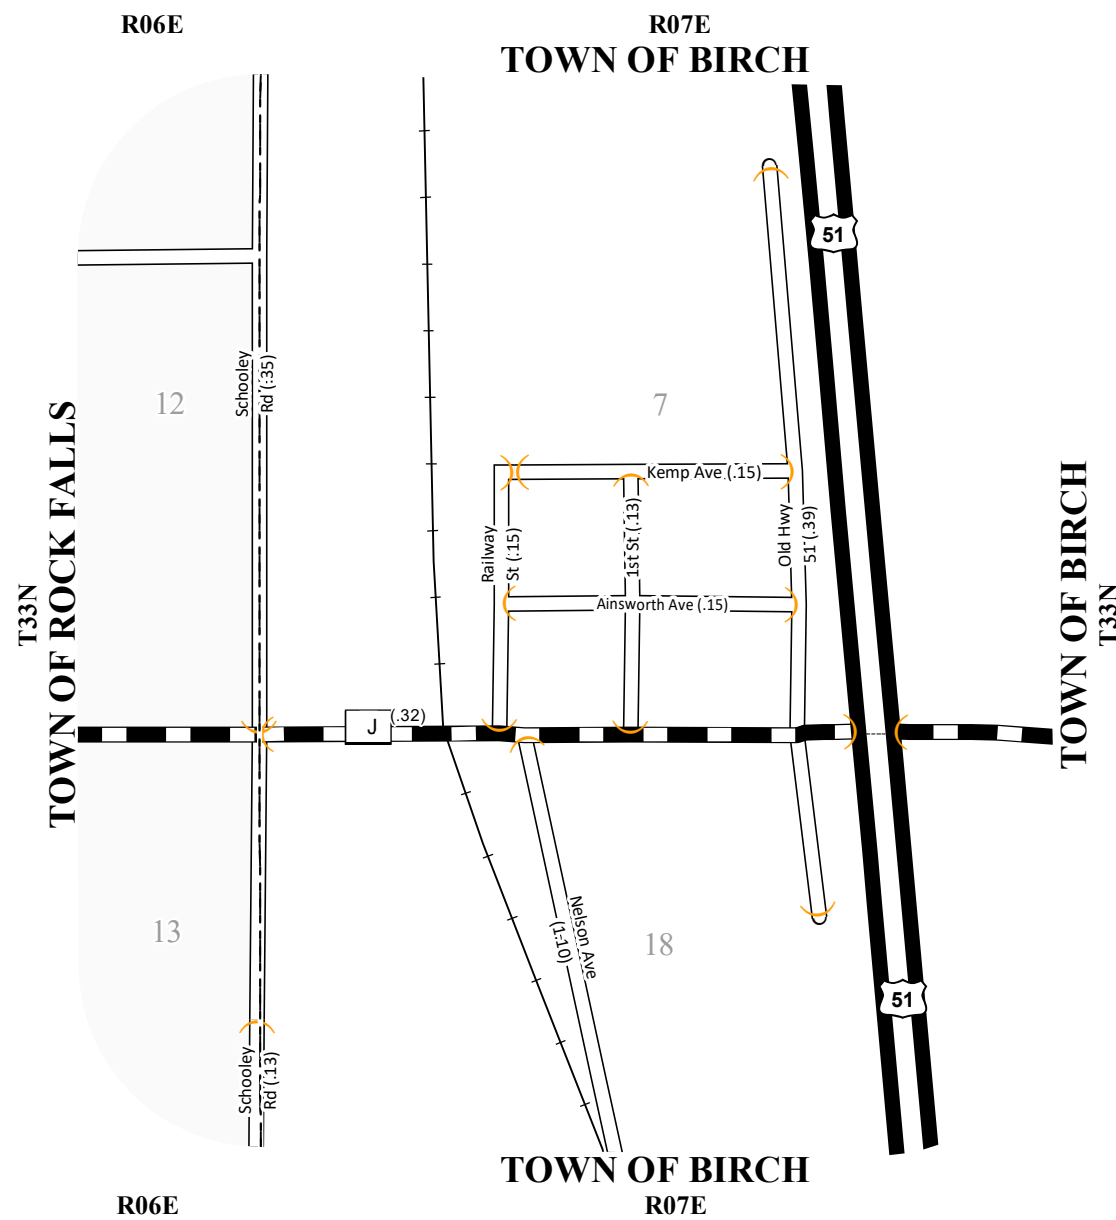

STATE OF WISCONSIN
 WISCONSIN DEPARTMENT OF TRANSPORTATION
 TOWN PLAT RECORD

35-002B

PART OF TOWN OF
BIRCH
 COUNTY: LINCOLN

LEGEND:

- County Trunk Highway
- Local Road
- US Highway
- Railroad
- CVT Border
- PLSS Border
- Route Identifier

The information contained on this map was created for the official use of the Wisconsin Department of Transportation (WisDOT). Any other use while not prohibited, is the sole responsibility of the user. WisDOT expressly disclaims all liability regarding fitness of use of the information for other than official WisDOT business.