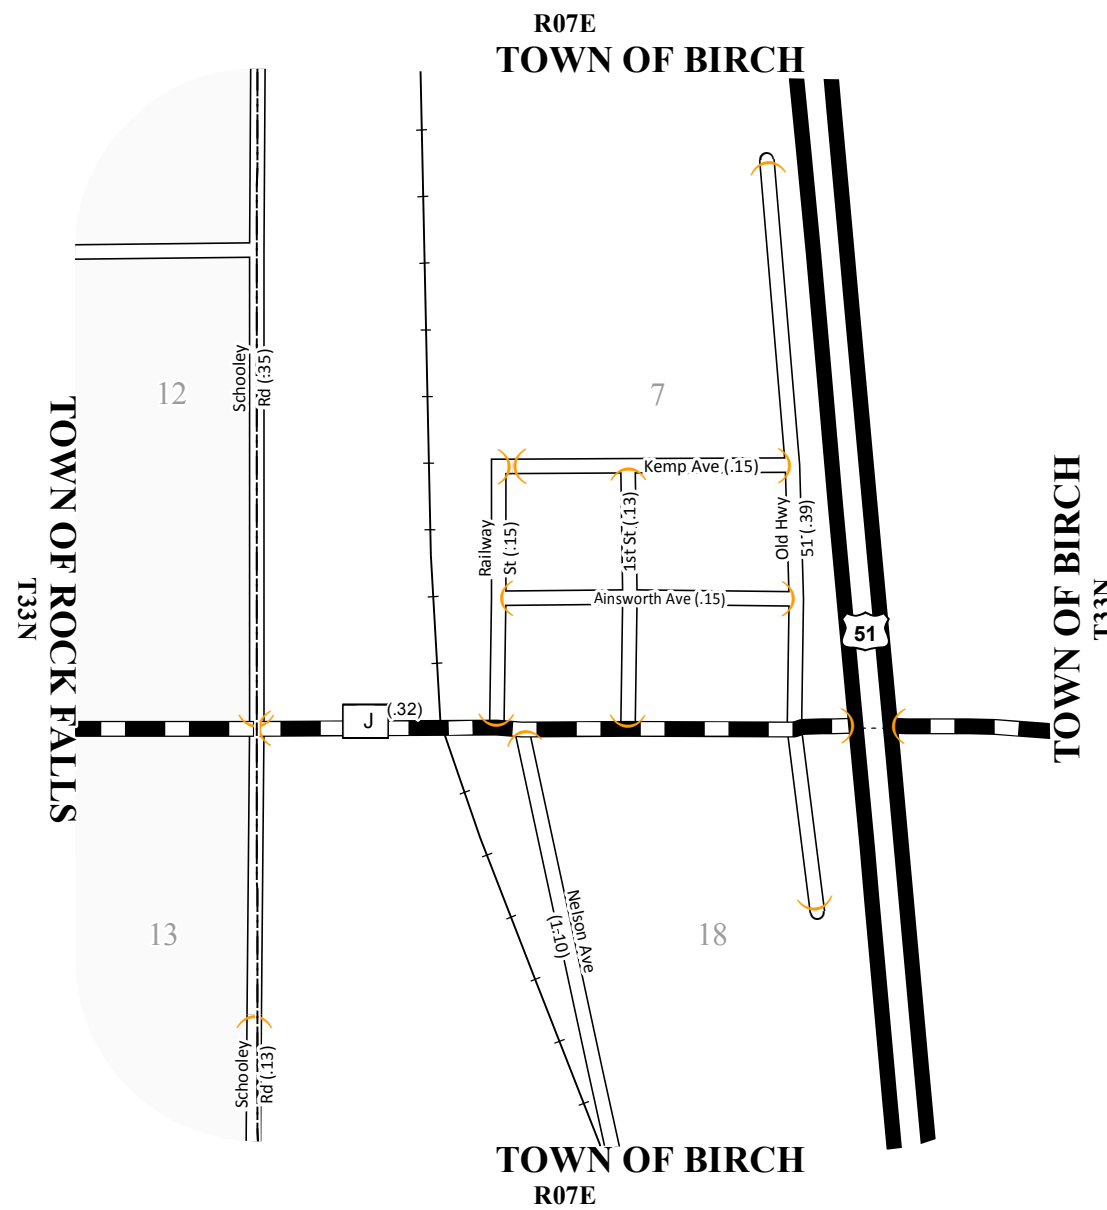

STATE OF WISCONSIN  
 WISCONSIN DEPARTMENT OF TRANSPORTATION  
 TOWN PLAT RECORD

35 - 002B

PART OF TOWN OF  
**BIRCH**  
 COUNTY: LINCOLN

LEGEND:

- County Trunk Highway
- Local Road
- US Highway
- Railroad
- CVT Border
- PLSS Border
- Route Identifier

This information contained on this map was created for the official use of the Wisconsin Department of Transportation (WisDOT). Any other use while not prohibited, is the sole responsibility of the user. WisDOT expressly disclaims all liability regarding fitness of use of the information for other than official WisDOT business.