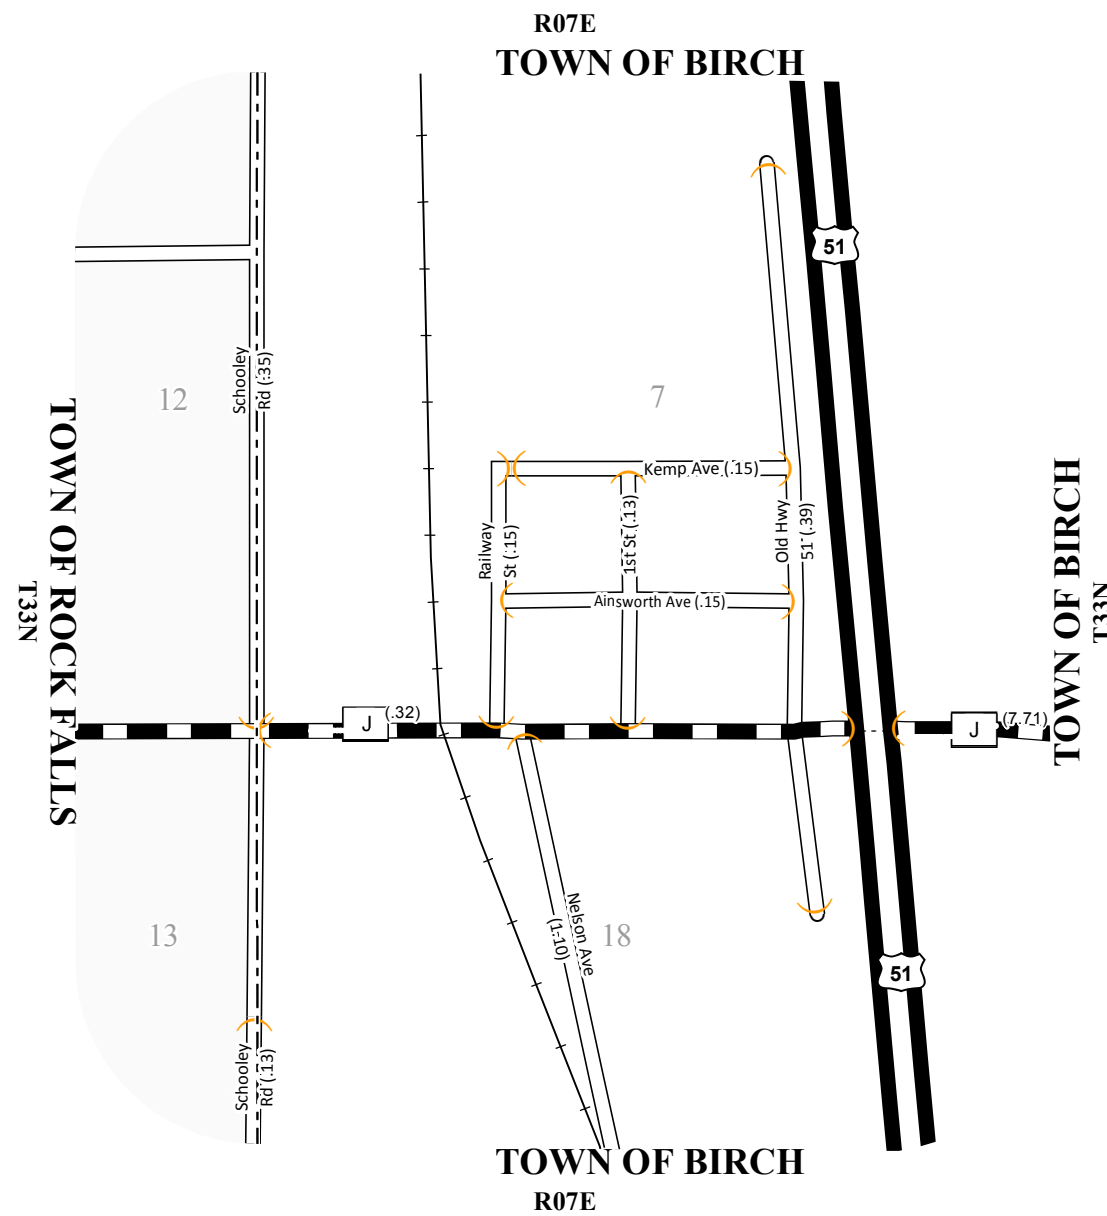

STATE OF WISCONSIN
 WISCONSIN DEPARTMENT OF TRANSPORTATION
 TOWN PLAT RECORD

35 - 002B

PART OF TOWN OF
BIRCH
 COUNTY: LINCOLN

LEGEND:

-  County Trunk Highway
-  Local Road
-  US Highway
-  Railroad
-  CVT Border
-  PLSS Border
-  Route Identifier

This information contained on this map was created for the official use of the Wisconsin Department of Transportation (WisDOT). Any other use while not prohibited, is the sole responsibility of the user. WisDOT expressly disclaims all liability regarding fitness of use of the information for other than official WisDOT business.