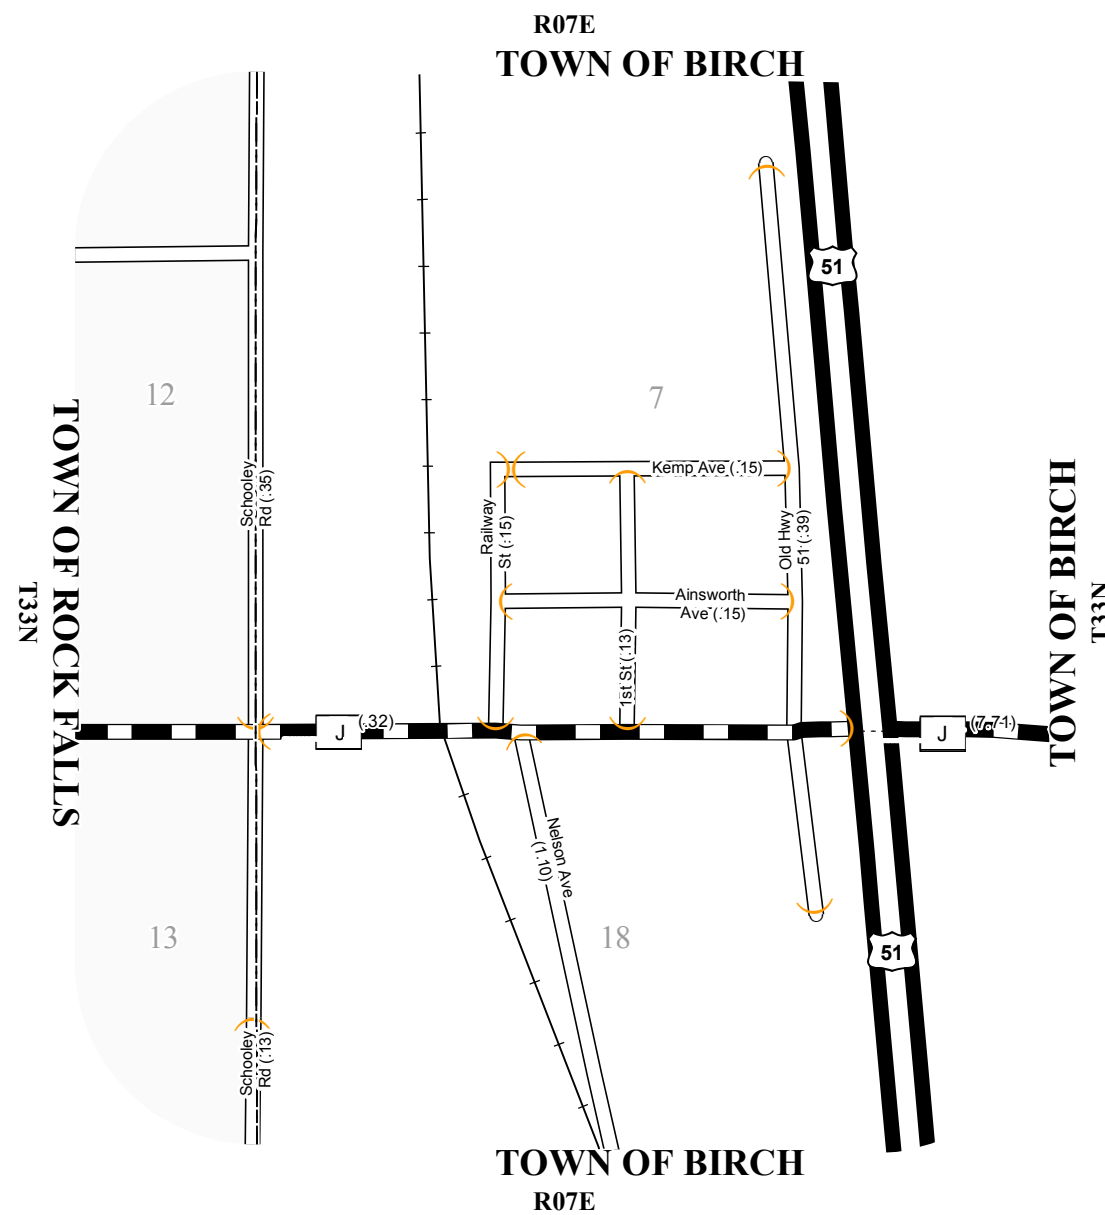

STATE OF WISCONSIN
 WISCONSIN DEPARTMENT OF TRANSPORTATION
 TOWN PLAT RECORD

35 - 002B

PART OF TOWN OF
BIRCH
 COUNTY: LINCOLN

LEGEND:

-  County Trunk Highway
-  Local Road
-  US Highway
-  Railroad
-  CVT Border
-  PLSS Border
-  Route Identifier

This information contained on this map was created for the official use of the Wisconsin Department of Transportation (WisDOT). Any other use while not prohibited, is the sole responsibility of the user. WisDOT expressly disclaims all liability regarding fitness of use of the information for other than official WisDOT business.