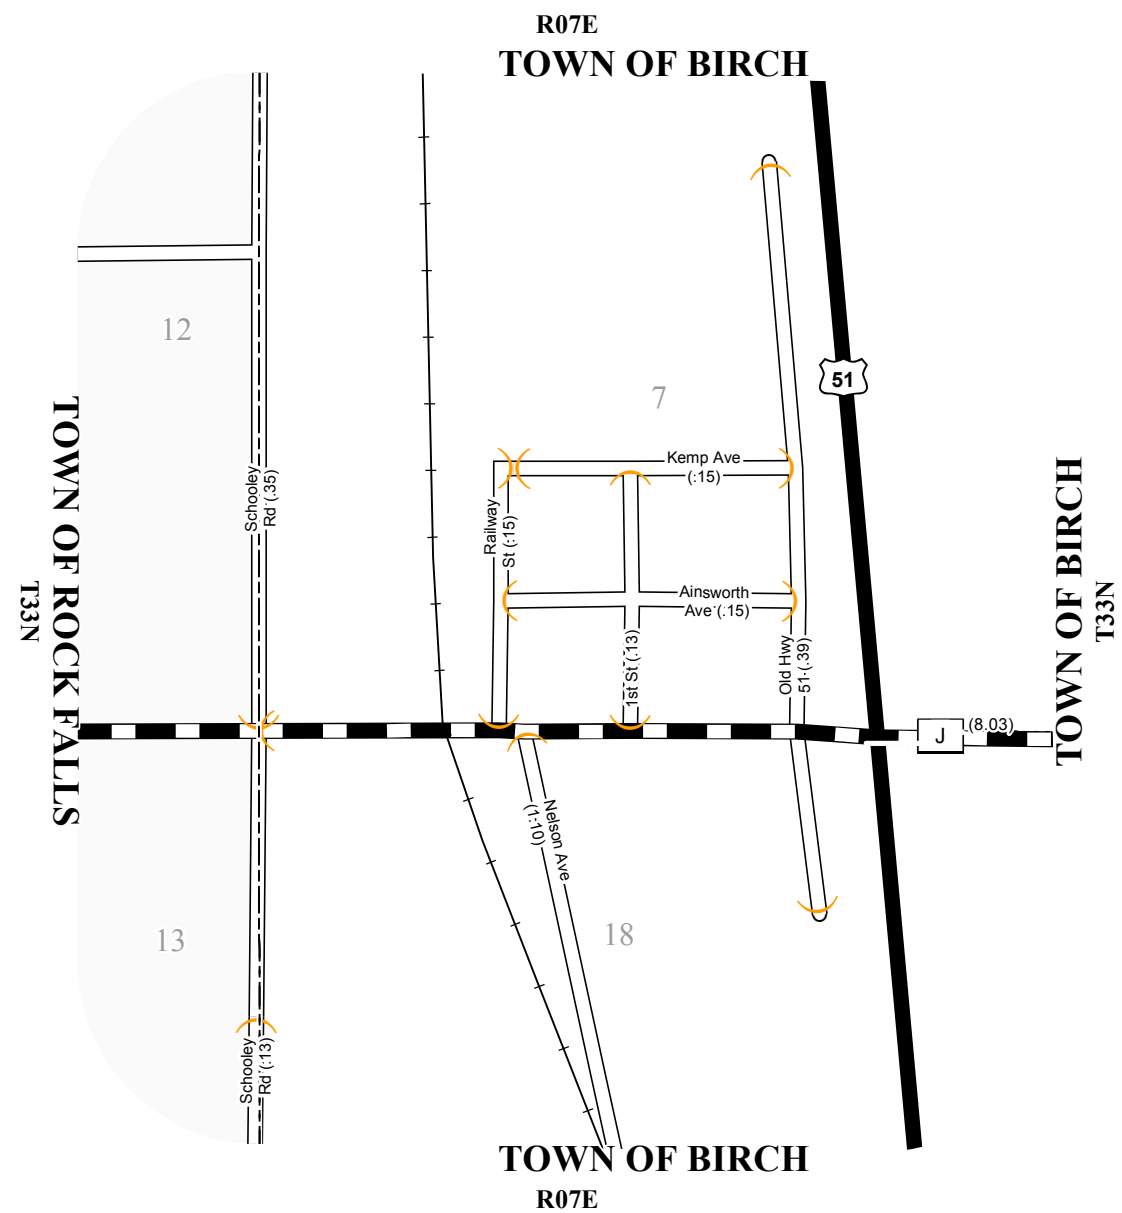

STATE OF WISCONSIN
 WISCONSIN DEPARTMENT OF TRANSPORTATION
 TOWN PLAT RECORD

35 - 002B

PART OF TOWN OF
BIRCH
 COUNTY: LINCOLN

LEGEND:

-  County Trunk Highway
-  Local Road
-  US Highway
-  Railroad
-  CVT Border
-  PLSS Border
-  Route Identifier

This information contained on this map was created for the official use of the Wisconsin Department of Transportation (WisDOT). Any other use while not prohibited, is the sole responsibility of the user. WisDOT expressly disclaims all liability regarding fitness of use of the information for other than official WisDOT business.