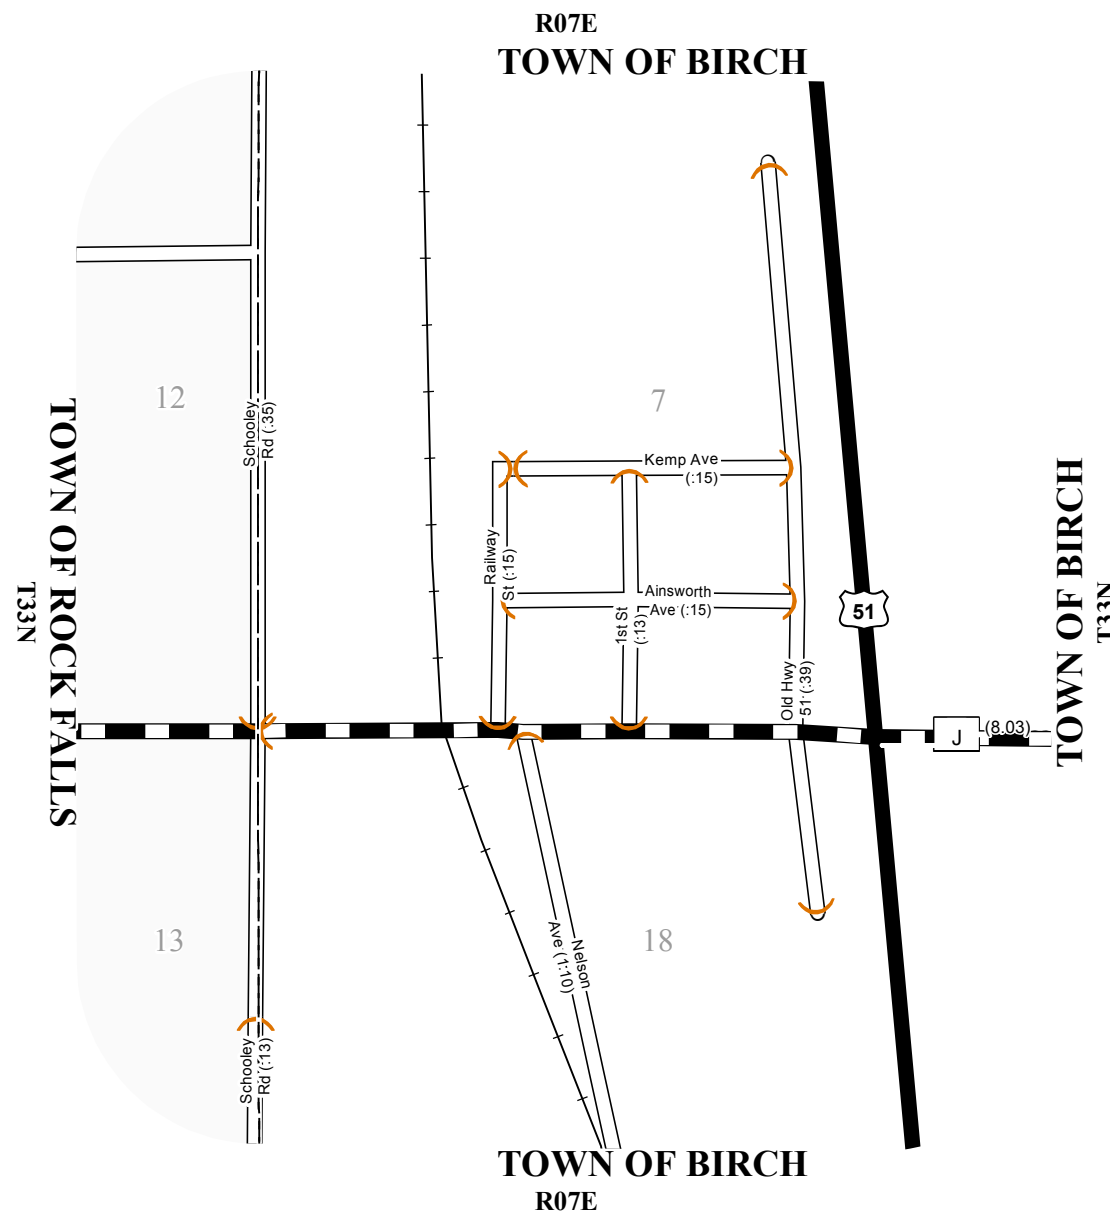

STATE OF WISCONSIN  
 WISCONSIN DEPARTMENT OF TRANSPORTATION  
 TOWN PLAT RECORD

35 - 002B

PART OF TOWN OF  
**BIRCH**  
 COUNTY: LINCOLN

LEGEND:

-  County Trunk Highway
-  Local Road
-  US Highway
-  Railroad
-  CVT Border
-  PLSS Border
-  Route Identifier

This information contained on this map was created for the official use of the Wisconsin Department of Transportation (WisDOT). Any other use while not prohibited, is the sole responsibility of the user. WisDOT expressly disclaims all liability regarding fitness of use of the information for other than official WisDOT business.