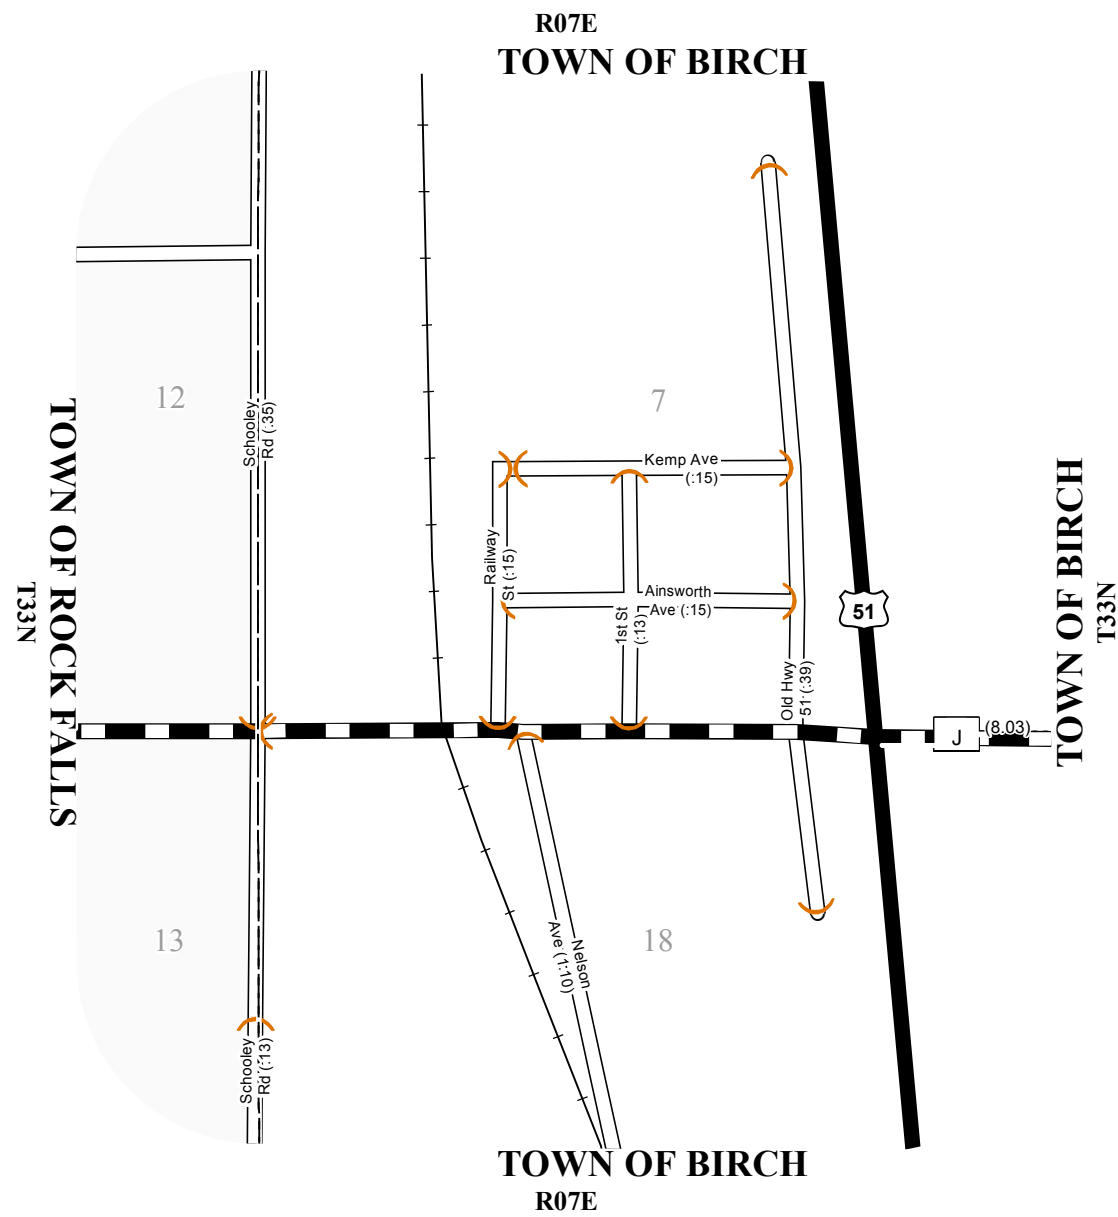

STATE OF WISCONSIN  
 WISCONSIN DEPARTMENT OF TRANSPORTATION  
 TOWN PLAT RECORD

35 - 002B

PART OF TOWN OF  
**BIRCH**  
 COUNTY: LINCOLN

LEGEND:

-  County Trunk Highway
-  Local Road
-  US Highway
-  Railroad
-  CVT Border
-  PLSS Border
-  Route Identifier

This information contained on this map was created for the official use of the Wisconsin Department of Transportation (WisDOT). Any other use while not prohibited, is the sole responsibility of the user. WisDOT expressly disclaims all liability regarding fitness of use of the information for other than official WisDOT business.