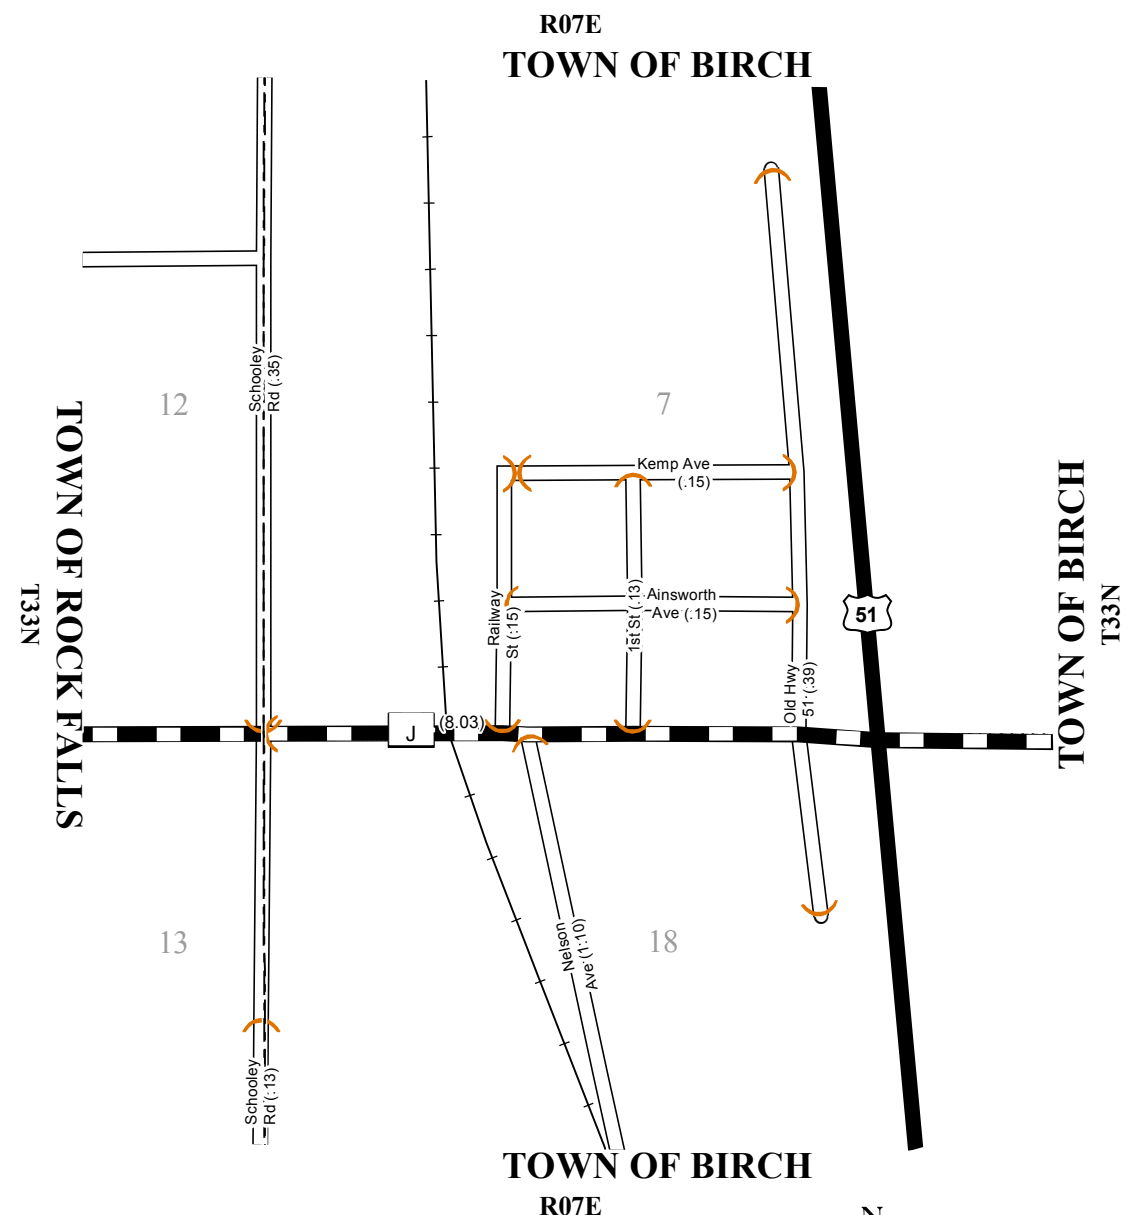

STATE OF WISCONSIN  
 WISCONSIN DEPARTMENT OF TRANSPORTATION  
 TOWN PLAT RECORD

35 - 002B

PART OF TOWN OF  
**BIRCH**  
 COUNTY: LINCOLN

LEGEND:

- County Trunk Highway
- Local Road
- US Highway
- Railroad
- County Border
- CVT Border
- PLSS Border
- Route Identifier

This information contained on this map was created for the official use of the Wisconsin Department of Transportation (WisDOT). Any other use while not prohibited, is the sole responsibility of the user. WisDOT expressly disclaims all liability regarding fitness of use of the information for other than official WisDOT business.