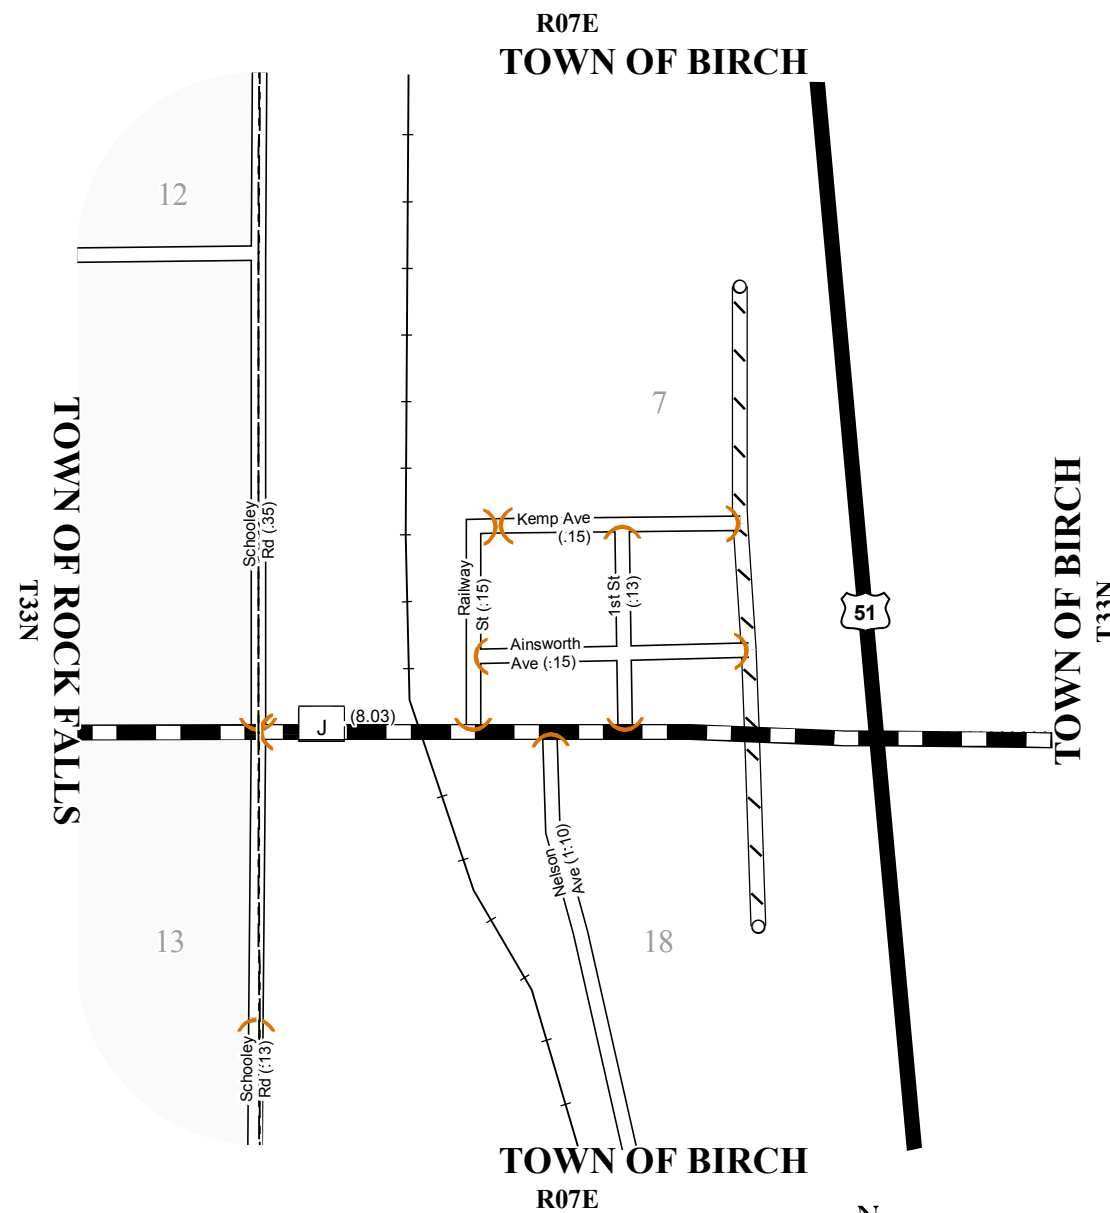

STATE OF WISCONSIN
 WISCONSIN DEPARTMENT OF TRANSPORTATION
 TOWN PLAT RECORD

35 - 002B

PART OF TOWN OF
BIRCH
 COUNTY: LINCOLN

LEGEND:

- | | |
|--|--|
|  County Trunk Highway |  CVT Border |
|  Local Road |  PLSS Border |
|  US Highway |  Route Identifier |
|  State Frontage | |
|  Railroad | |
|  County Border | |

This information contained on this map was created for the official use of the Wisconsin Department of Transportation (WisDOT). Any other use while not prohibited, is the sole responsibility of the user. WisDOT expressly disclaims all liability regarding fitness of use of the information for other than official WisDOT business.