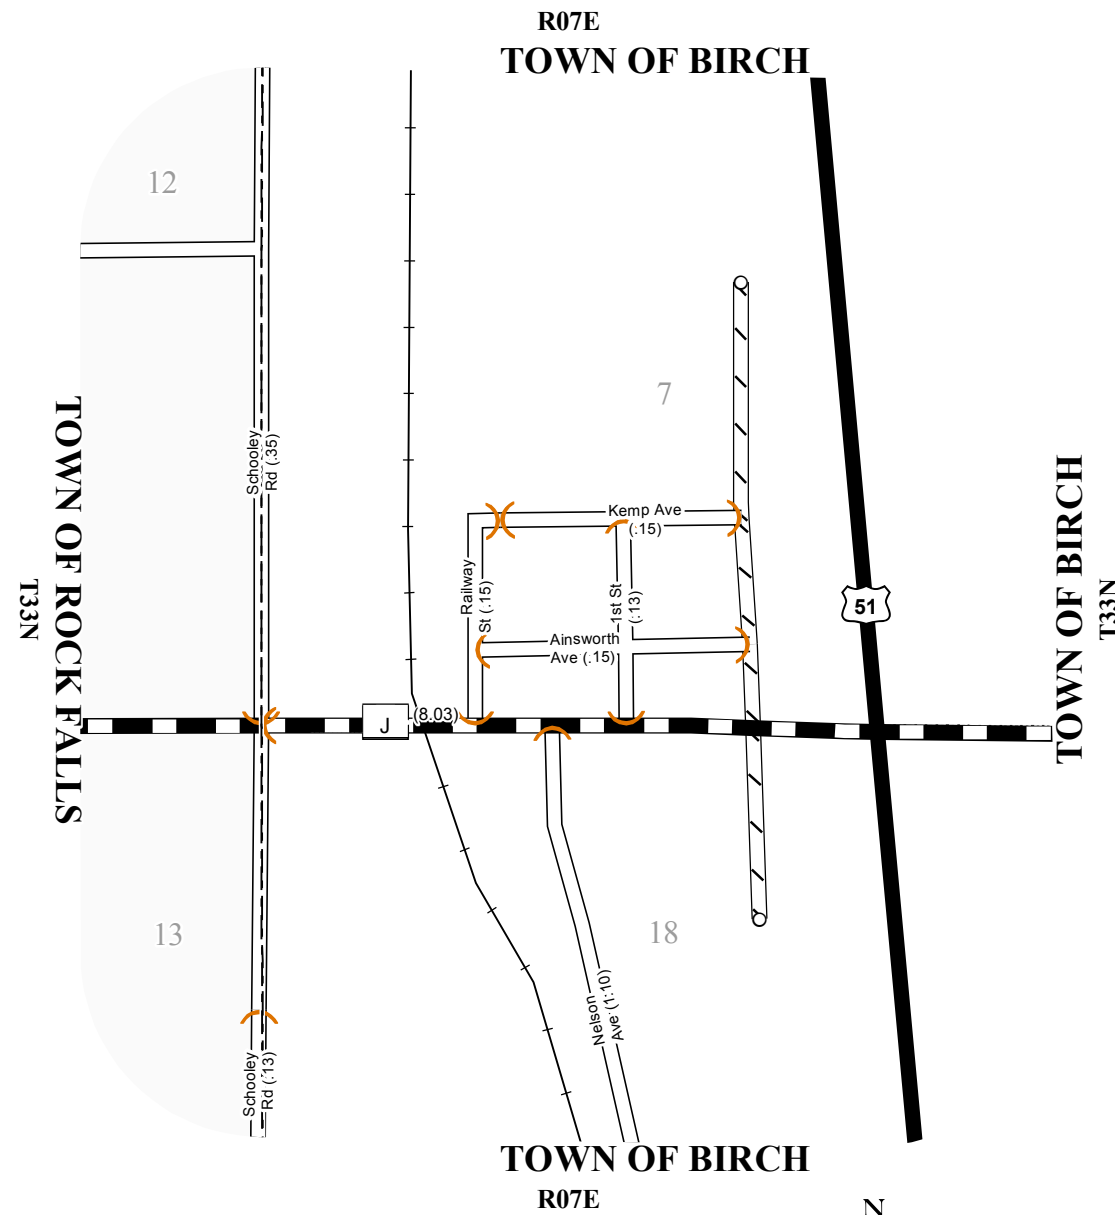

STATE OF WISCONSIN
 WISCONSIN DEPARTMENT OF TRANSPORTATION
 TOWN PLAT RECORD

35 - 002B

PART OF TOWN OF
BIRCH
 COUNTY: LINCOLN

LEGEND:

- County Trunk Highway
- Local Road
- US Highway
- State Frontage
- Railroad
- County Border
- CVT Border
- PLSS Border
- Route Identifier

This information contained on this map was created for the official use of the Wisconsin Department of Transportation (WisDOT). Any other use while not prohibited, is the sole responsibility of the user. WisDOT expressly disclaims all liability regarding fitness of use of the information for other than official WisDOT business.