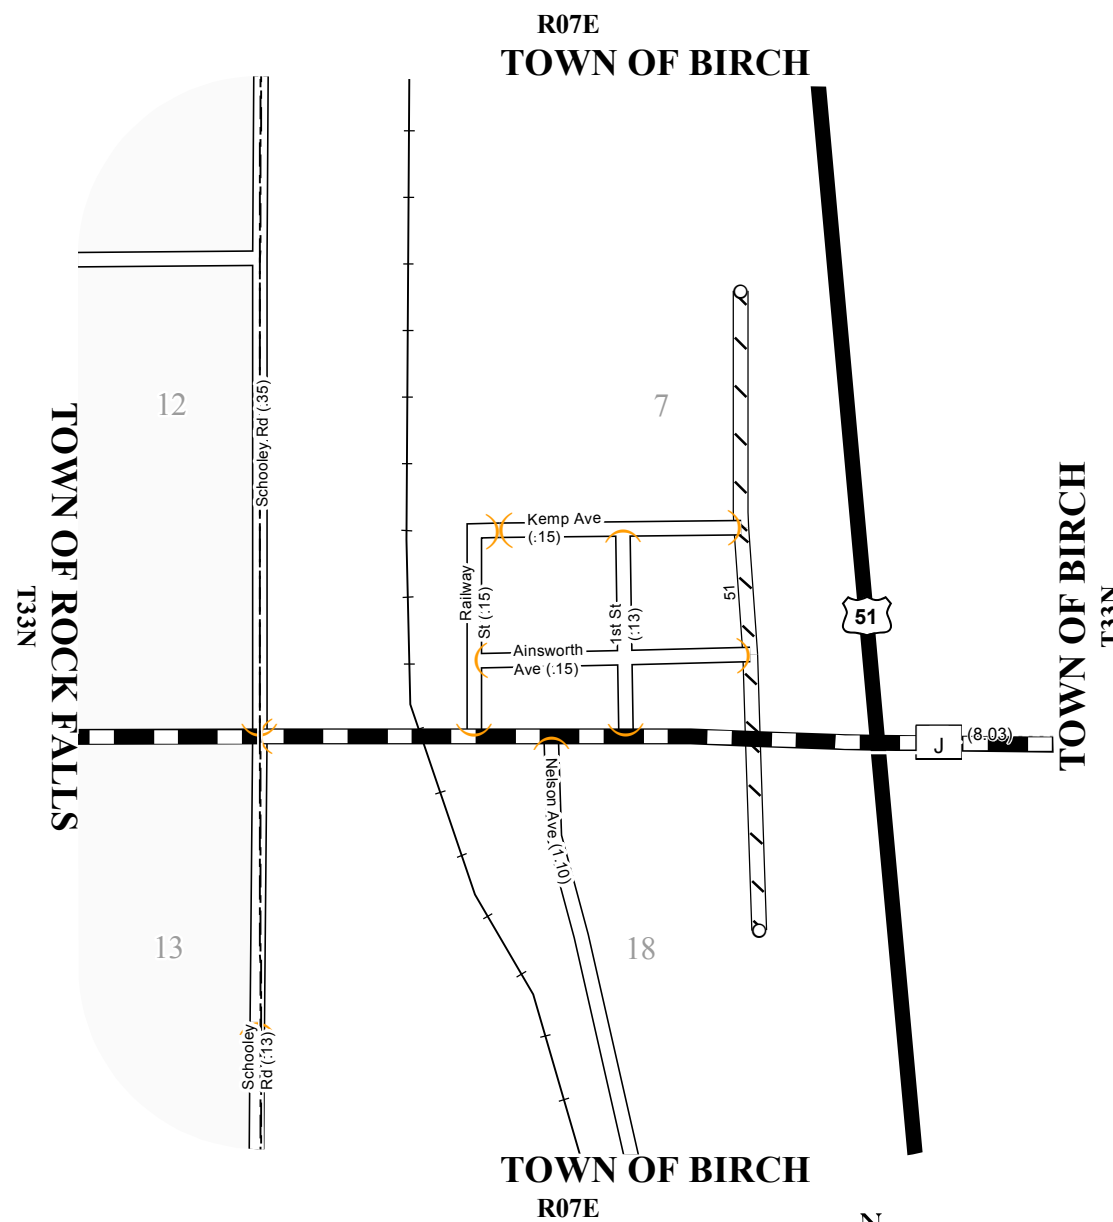

STATE OF WISCONSIN
 WISCONSIN DEPARTMENT OF TRANSPORTATION
 TOWN PLAT RECORD

35 - 002B

PART OF TOWN OF
BIRCH
 COUNTY: LINCOLN

LEGEND:

-  County Trunk Highway
-  Local Road
-  US Highway
-  State Frontage
-  Railroad
-  County Border
-  CVT Border
-  PLSS Border
-  Route Identifier

This information contained on this map was created for the official use of the Wisconsin Department of Transportation (WisDOT). Any other use while not prohibited, is the sole responsibility of the user. WisDOT expressly disclaims all liability regarding fitness of use of the information for other than official WisDOT business.