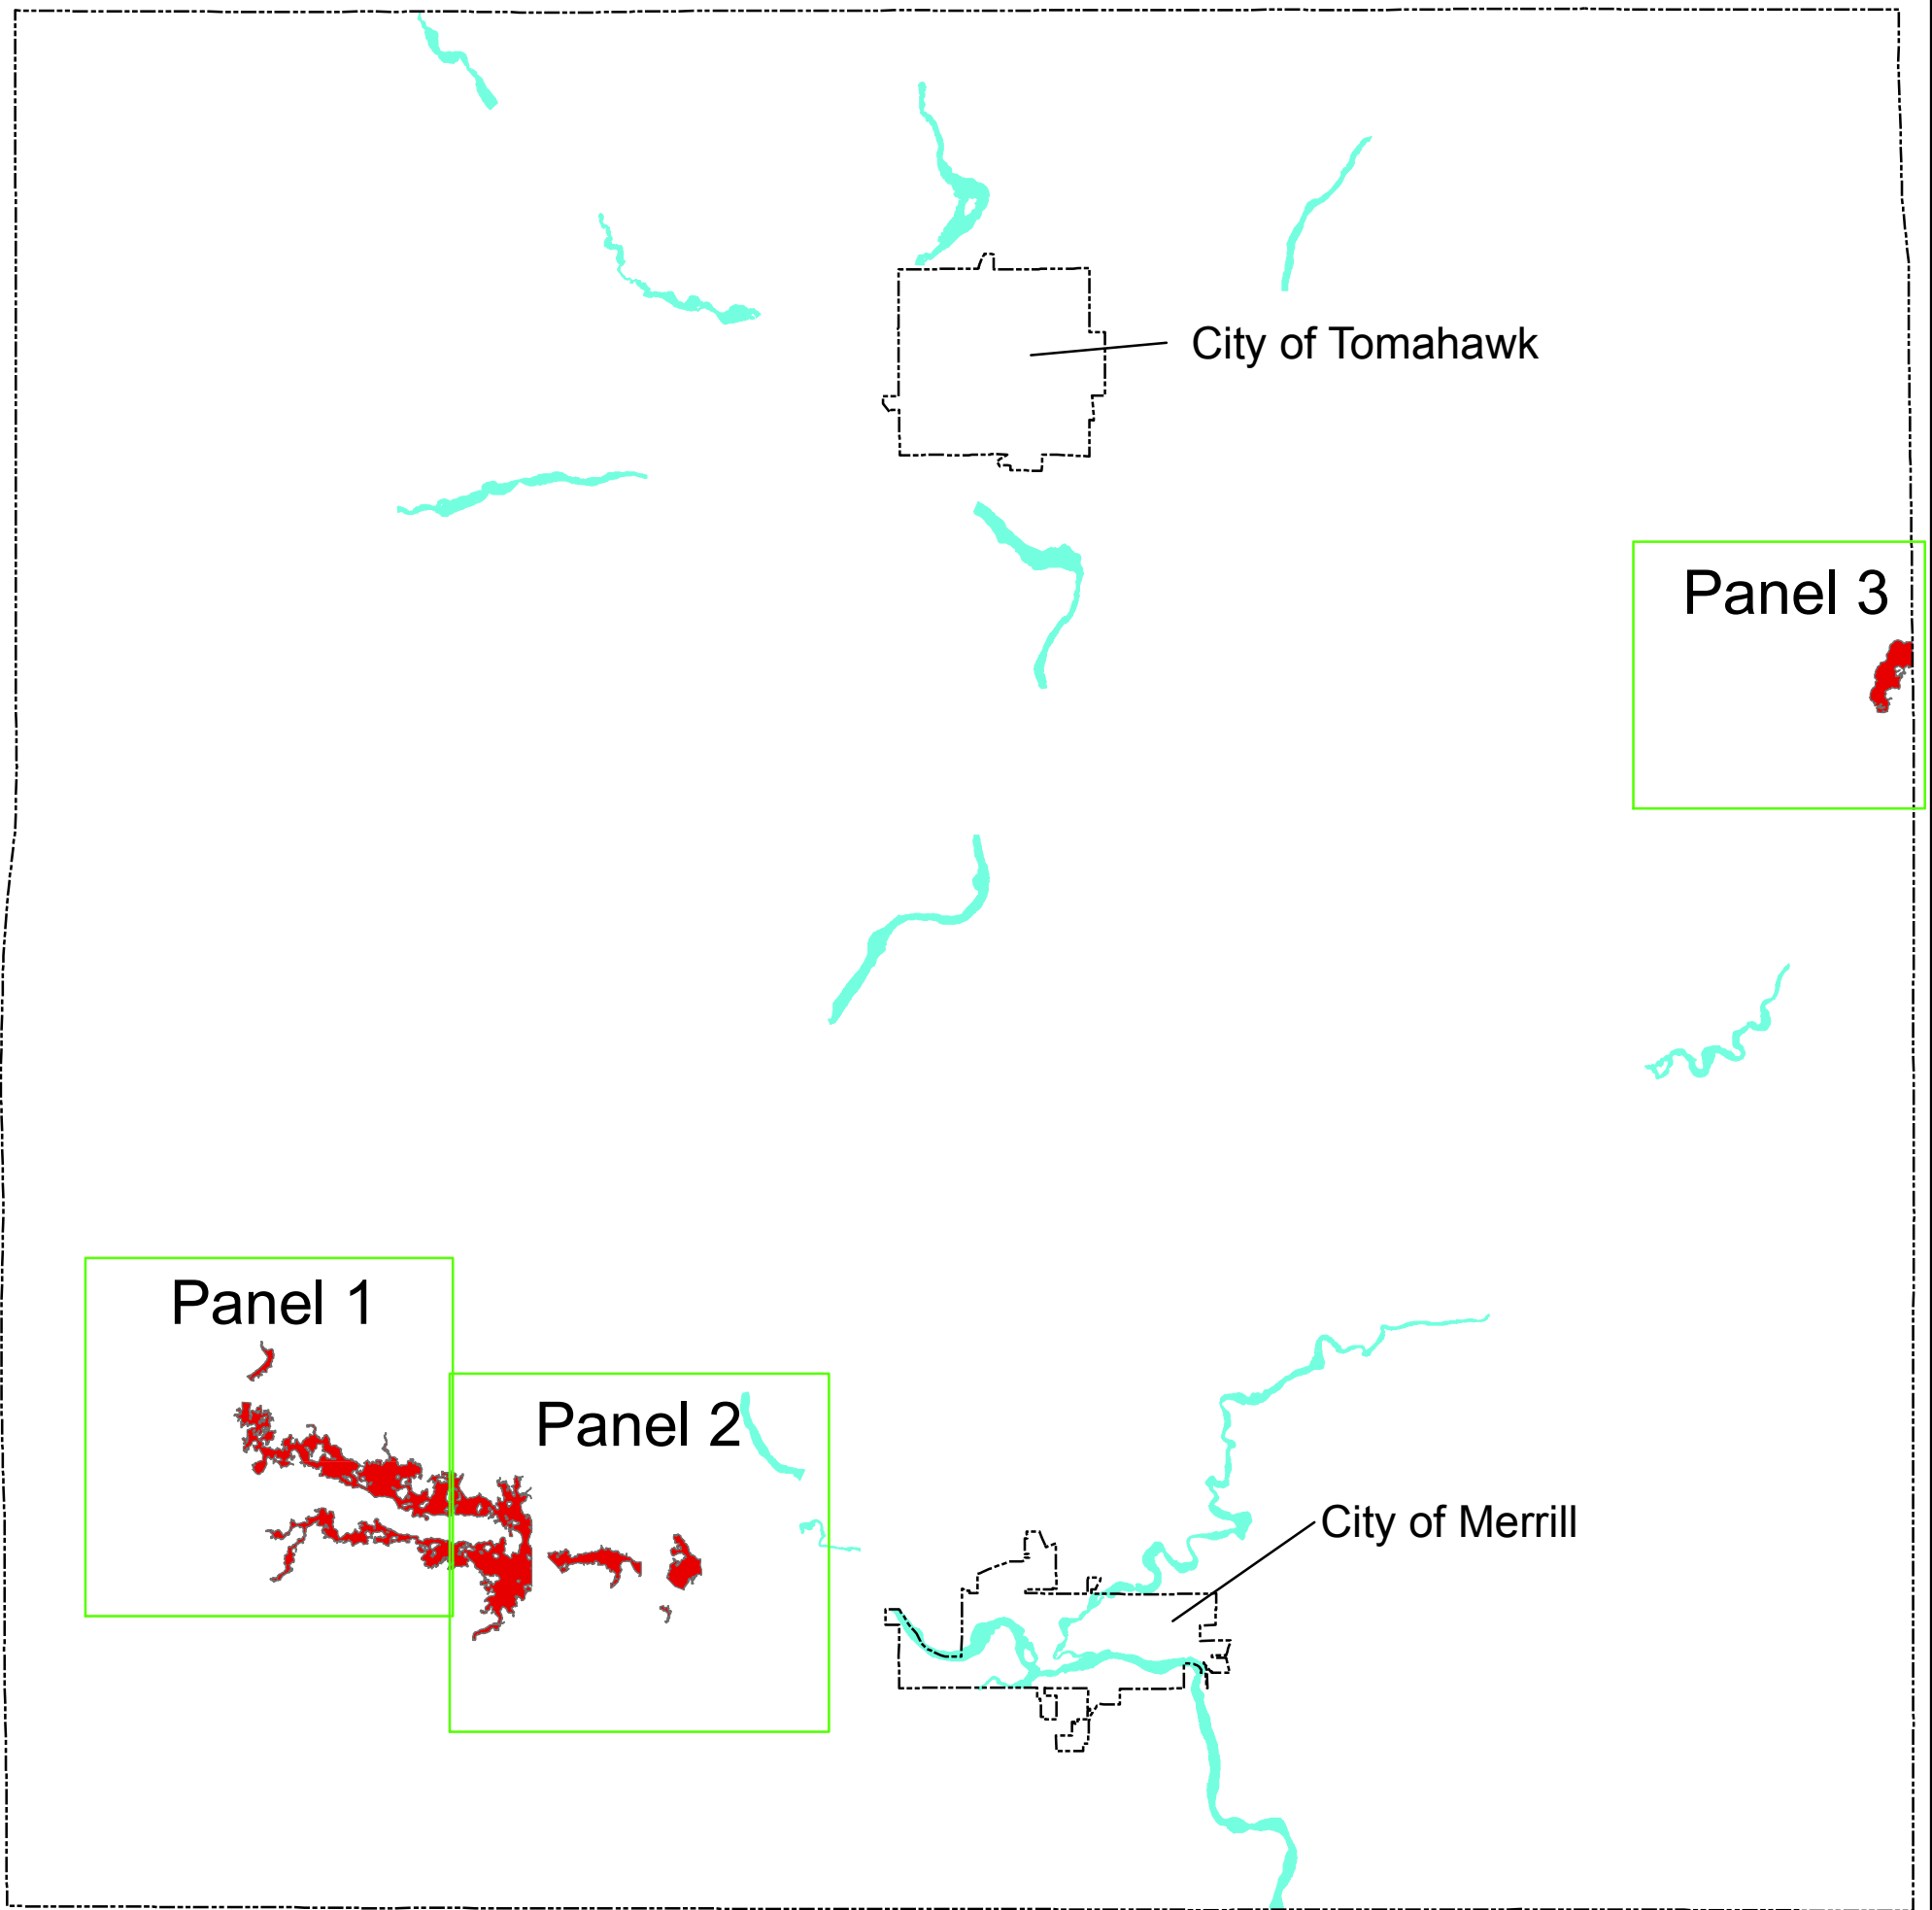

Lincoln County Flood Storage District Index Map

0 3 6 Miles

Legend

- Political Boundary
- █ Floodway
- █ Flood Storage District Areas

by Colleen A. Hermans, WDNR
created February 22, 2011