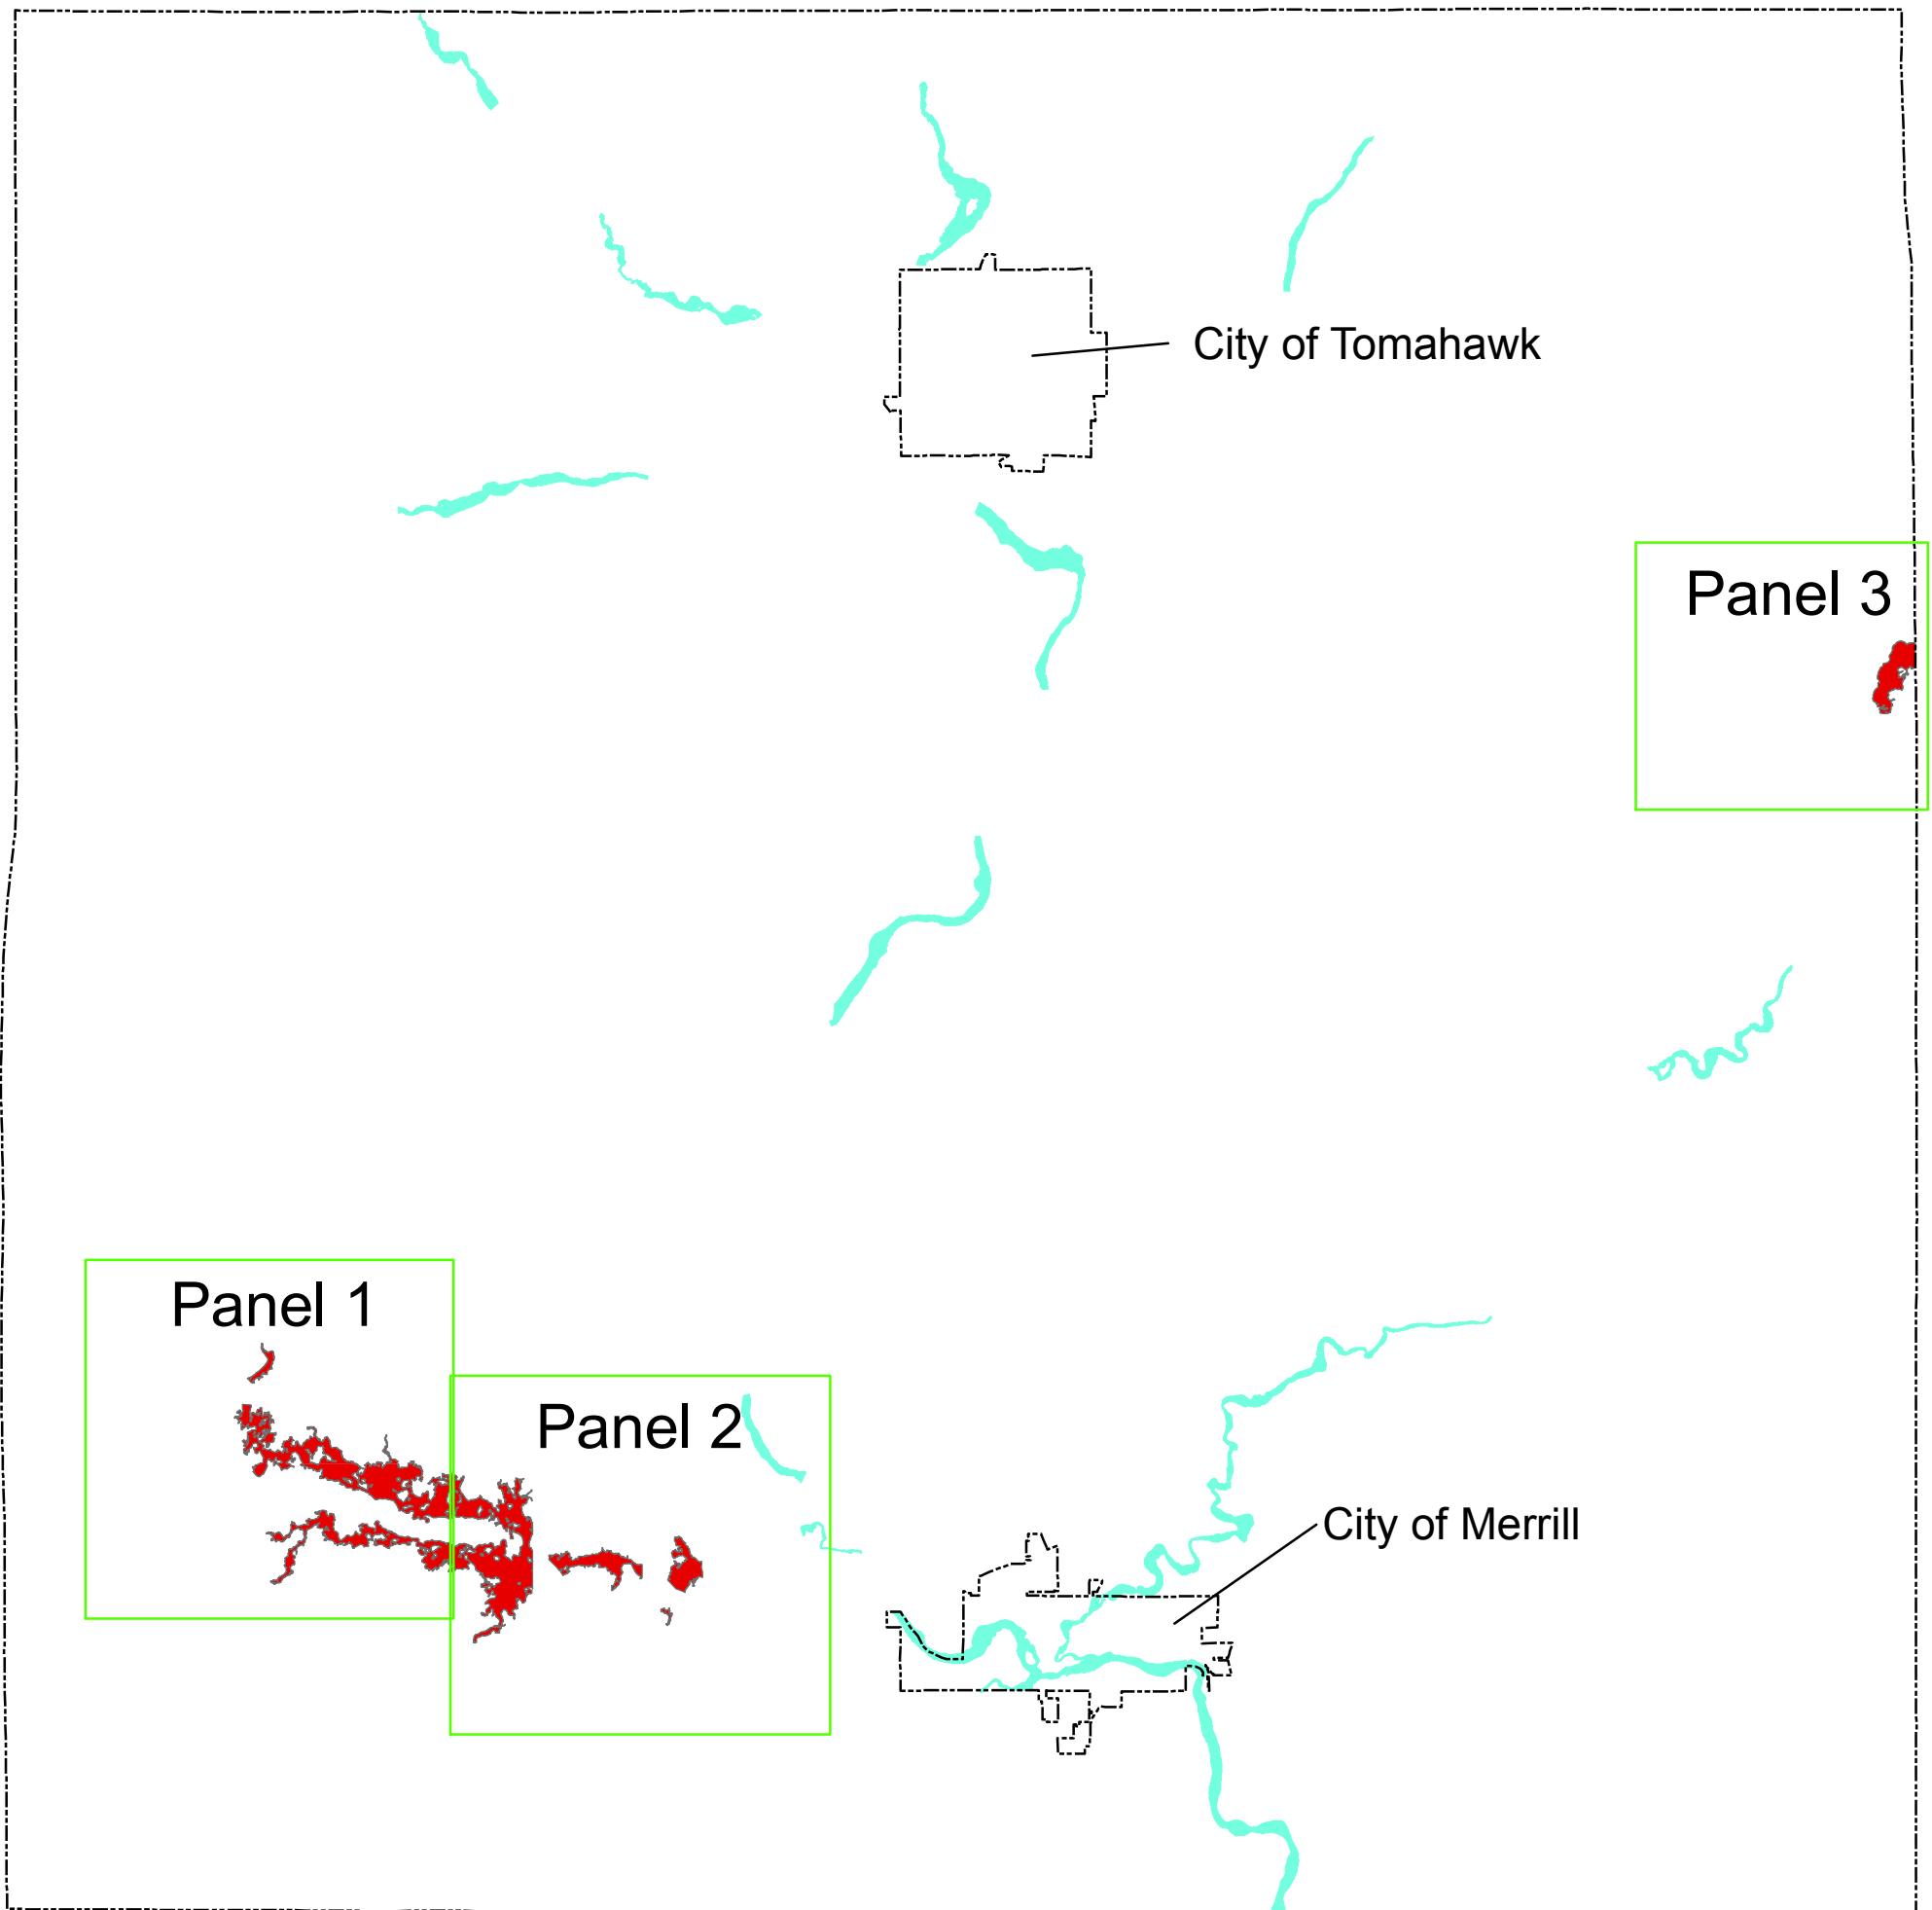

Lincoln County Flood Storage District Index Map

0 3 6 Miles

Legend

- Political Boundary
- █ Floodway
- █ Flood Storage District Areas

by Colleen A. Hermans, WDNR
created February 22, 2011